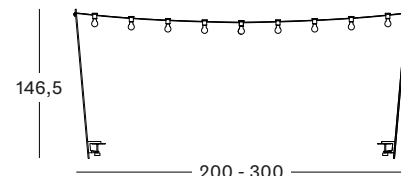

LIGHT MY TABLE

LIGHT MY TABLE GI001 € 295

- Cadre en acier thermolaqué noir, câble noir en néoprène avec patches en cuir couleur cognac.
- 9x E14 lampes LED incluses.
- Prise UE incluse.
- Convient à toutes les tables de 2 m à max. 3 m aux max avec plateaux jusqu'à 6 cm d'épaisseur.
- Kit à monter soi-même.

SPARE SET OF 9 LED LAMPS FOR LIGHT MY TABLE SE010 € 75

- Classe II filament.
- G45 Gold.
- Ø 45 mm x 75 mm.
- E14, 2W, 2700K Lumen, AC 220V.
- Label d'efficacité énergétique : A++, durée de vie : 20.000 heures.

1 LED LAMP FOR LIGHT MY TABLE PRLAM0026 € 8

- Classe II filament.
- G45 Gold.
- Ø 45 mm x 75 mm.
- E14, 2W, 2700K Lumen, AC 220V.
- Label d'efficacité énergétique : A++, durée de vie : 20.000 heures.

Cadre Acier

Black
M007

Détails Neoprène Cuir

Black

Cognac