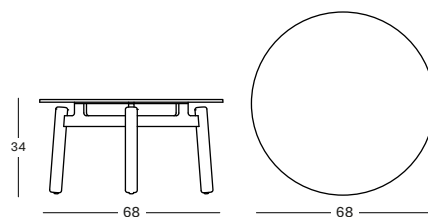

COFFEE TABLE DIA 90 GT117 € 1270

Cadre Teck

Untreated teak
W002

Plateau Céramique

Portland
K003

LENTO COLLECTION by Bertrand Lejoly

LENTO MODULAR CORNER

€ 2298