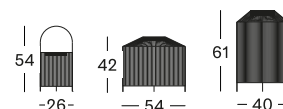

MORA SMALL LAMP WITH HANDLE GI006 € 550

MORA MEDIUM LAMP GI005 € 595

MORA LARGE LAMP GI004 € 570

SOLAR MODULE PRLAM0057 € 195

Cadre Acier

Black
M007

Corde Polypropylène

Fossil Grey
S033