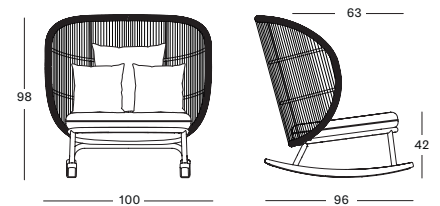

PROTECTIVE COVER PC007 € 325

Cadre/Siège Aluminium/Corde polypropylène

Fossil Grey
A033S033

Dune White
A045S045

Rust/Cinnamon
A030S051

NOUVEAUTÉ

Bascule Teak

Untreated teak
W002