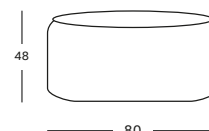

Pouf Tissu

Toutes les couleurs voir page 11 - 12