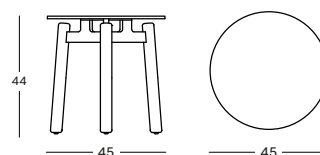

COFFEE TABLE DIA 90 GT117 € 1270

Cadre Teck

Untreated teak
W002

Plateau Céramique

Portland
K003

LENTO COLLECTION by Bertrand Lejoly

LENTO MODULAR CORNER

€ 2298