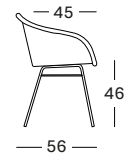

Assise Lloyd Loom

Toutes couleurs
voir page 8