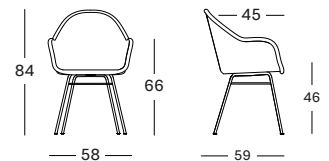

Assise Lloyd Loom

Toutes couleurs
voir page 8