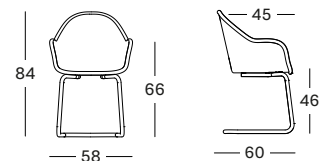

Assise Lloyd Loom

Toutes couleurs
voir page 8