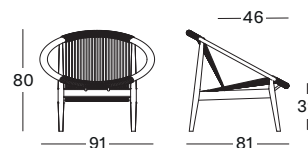

Cadre/Corde Bois/Polypropylène