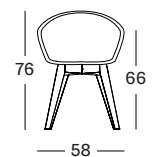

Assise Lloyd Loom

Toutes couleurs
voir page 8