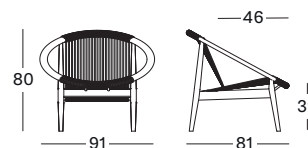

Cadre/Corde Bois/Polypropylène

Untreated teak/
Dune White
W002S045

Untreated teak/
Anthracite
W002S026

Untreated teak/
Dark Green
W002S050

Brushed black/
Onyx Black
W006S034

NORMA LOUNGE CHAIR CH250 € 1598