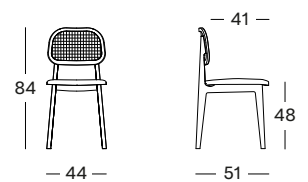

Bouclé

Lime White Bouclé M0101

Plywood / Cane seat

Upholstered seat

TITUS DINING ARMCHAIRS

BLACK STAINED OAK

NATURAL VARNISHED OAK

TOBACCO STAINED BEECH