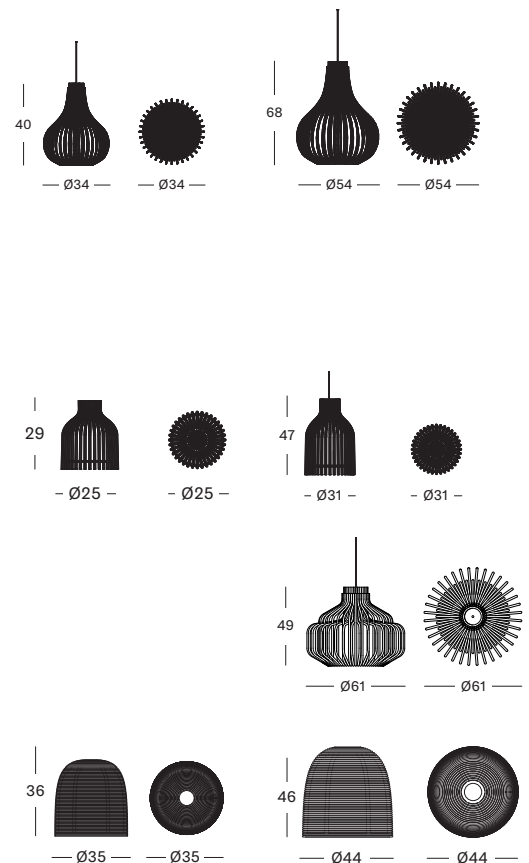

RATTAN PENDANT LAMPS

BULB & BULB SMALL

FIREFLY & FIREFLY SMALL

ENDLESS

VIVI & VIVI SMALL

RATTAN PENDANT LAMPS

FIN DE SÉRIE*

Lampes en rotin avec:

- 2,5 m câble en tissu blanc pour Pure Natural / câble en tissu noir pour Black
- 6W E27 LED ampoule incluse (6W - globe 125 mm - 2700 K - 720 lm)

BULB SMALL PURE NATURAL LA011 € 305

BULB SMALL BLACK LA011 € 305

BULB PURE NATURAL LA008 € 420

BULB BLACK LA008 € 420

FIREFLY SMALL PURE NATURAL LA010 € 260

FIREFLY SMALL BLACK LA010 € 260

FIREFLY PURE NATURAL LA007 € 315

FIREFLY BLACK LA007 € 315

ENDLESS PURE NATURAL LA006 € 445

ENDLESS BLACK LA006 € 445

VIVI LAMP SMALL NATURAL LA012 € 270

VIVI LAMP NATURAL LA013 € 310

Lampes Rotin