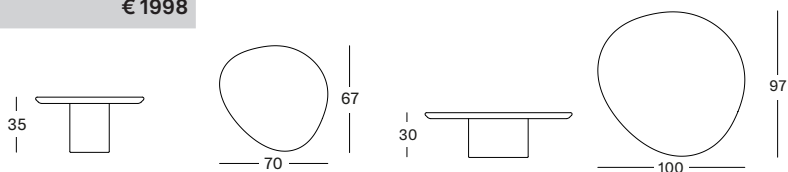

SMALL CT098N001N001

€ 1798

LARGE CT099N001N001

€ 1998

Plateau/Frame Enduit minéral

Lunar White
N001

ARVIN COFFEE & SIDE TABLES

ARVIN SIDE TABLE