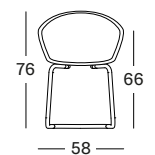

Assise Lloyd Loom

Toutes couleurs
voir page 8