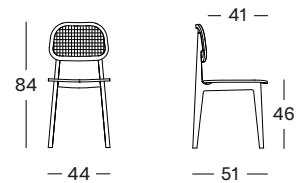

Plywood / Cane seat