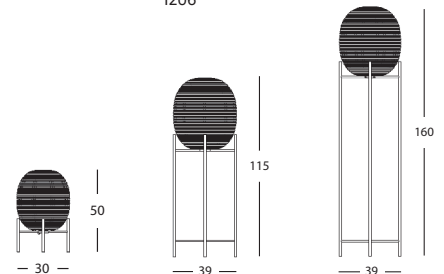

Piètements Acier

Black
M003

Abat-jour Rotin

Natural
I206

BOB & BILL

BOB FLOOR LAMP

BILL FLOOR LAMP SMALL

BILL FLOOR LAMP LARGE