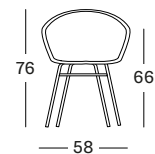

Assise Lloyd Loom

Toutes couleurs
voir page 8