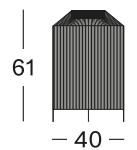

MORA LAMP WITH HANDLE

MATERIALS

powder coated steel
polypropylene rope
solar-powered LED module

DIMENSIONS

54 cm H x Ø 26 cm

COLOUR

FOSSIL GREY ROPE
BLACK STEEL

MORA LAMP MEDIUM

MATERIALS

powder coated steel
polypropylene rope
solar-powered LED module

DIMENSIONS

42 cm H x Ø 54 cm

COLOUR

FOSSIL GREY ROPE
BLACK STEEL

MORA LAMP LARGE

MATERIALS

powder coated steel
polypropylene rope
solar-powered LED module

DIMENSIONS

61 cm H x Ø 40 cm

COLOUR

FOSSIL GREY ROPE
BLACK STEEL