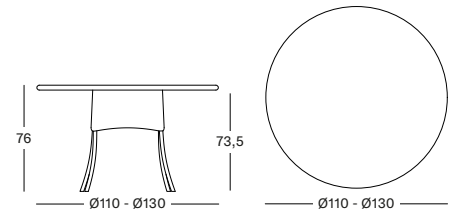

MATERIALS

powder coated aluminium frame
 outdoor treated Lloyd Loom weave
 glass (optional)

DIMENSIONS

76 cm H x Ø 110 cm

76 cm H x Ø 130 cm

LOOM COLOURS

see page 197

DOVILE COFFEE TABLE