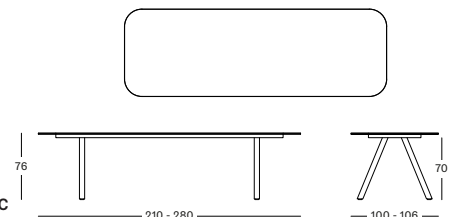

powder coated aluminium
ceramic top

DIMENSIONS

210 x 100 cm
280 x 106 cm

COLOURS

FOSSIL GREY
FLINT CERAMIC

DUNE WHITE
PORTLAND CERAMIC

DUNE WHITE
SHARDS CERAMIC

KODO MODULAR 1 SEATER RIGHT