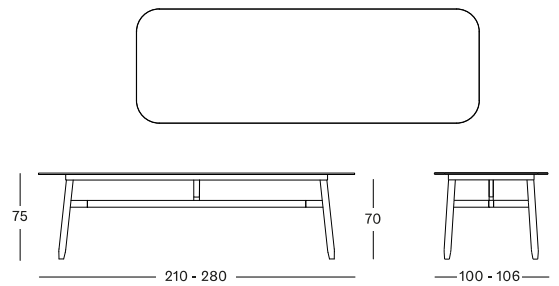

210 x 100 cm
280 x 106 cm

COLOURS

AGED TEAK
FLINT CERAMIC

DAVID ROUND COFFEE & SIDE TABLE

MATERIALS

stained brushed teak
ceramic top

DIMENSIONS

side table: 40 cm H x Ø 40 cm
coffee table: 34 cm H x Ø 68 cm