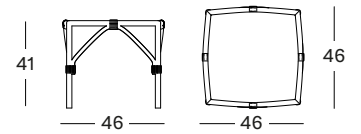

LUCY SUNLOUNGER

MATERIALS

powder coated aluminium
polyethylene fibre

CUSHION

seat 3 cm polyether foam

COLOUR

OFF WHITE

LUCY SIDE TABLE

MATERIALS

powder coated aluminium
polyethylene fibre
glass top

COLOUR

OFF WHITE