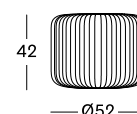

OLAF DIA 50

MATERIALS

breathable polyester
polystyrene beads

DIMENSIONS

44 cm H x Ø 50 cm

FABRICS

see page 202 - 204

OLAF DIA 80

MATERIALS

breathable polyester
polystyrene beads

DIMENSIONS

40 cm H x Ø 80 cm

FABRICS

see page 202 - 204

OTTO

MATERIALS

breathable polyester
polystyrene beads

DIMENSIONS

42 cm H x Ø 52 cm

COLOURS

TAUPE

CHARCOAL

MOSS

TERRACOTTA