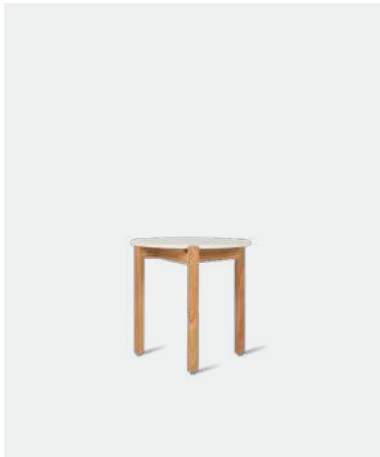

ODA SIDE TABLE DIA 45

MATERIALS

untreated teak
ceramic

DIMENSIONS

45 cm H x Ø 45 cm

COLOURS

UNTREATED TEAK
FLINT CERAMIC

UNTREATED TEAK
SHARDS CERAMIC

UNTREATED TEAK
PORTLAND CERAMIC