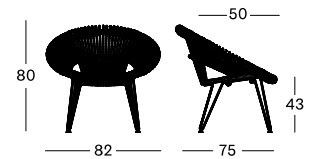

ROY COCOON

MATERIALS

aluminium and polyethylene wicker seat
black epoxy and powder coated steel base

CUSHIONS

seat 8 cm quick dry foam

COLOURS