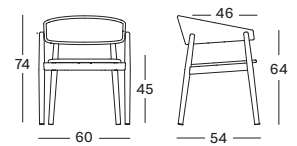

REMI DINING CHAIR TEAK BASE

MATERIALS

aluminium and polypropylene rope seat
teak base

CUSHIONS

2 cm polyether foam

COLOURS

UNTREATED TEAK
FOSSIL GREY

UNTREATED TEAK
DUNE WHITE