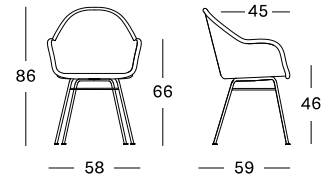

EDGARD DINING CHAIR TEAK BASE

MATERIALS

aluminium and polyethylene wicker seat
teak base

CUSHIONS

2 cm polyether foam

COLOURS

UNTREATED TEAK
OLD LACE

UNTREATED TEAK
BLACK

UNTREATED TEAK
MOCCA

EDGARD DINING CHAIR STEEL A BASE

MATERIALS

aluminium and polyethylene wicker seat
black epoxy and powder coated steel base

CUSHIONS

2 cm polyether foam

COLOURS

BLACK
OLD LACE

BLACK
BLACK

BLACK
MOCCA

LENA DINING CHAIR TEAK BASE

MATERIALS

aluminium and polyethylene wicker seat
teak base

COLOURS

UNTREATED TEAK
OLD LACE

UNTREATED TEAK
BLACK

UNTREATED TEAK
MOCCA