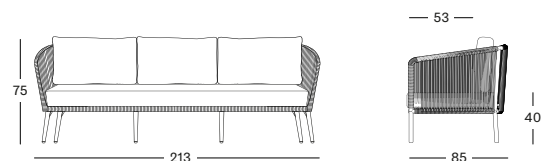

CUSHIONS

seat 12 cm quick dry foam
back polyester fibre filling

COLOURS

DUNE WHITE
FLAX ROPE

SANDRO BISTRO TABLE ROUND

MATERIALS

powder coated aluminium base
powder coated aluminium or ceramic top

DIMENSIONS