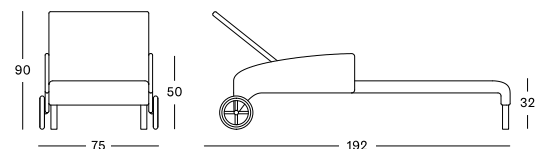

SAFI DINING CHAIR

MATERIALS

powder coated aluminium frame
polyethylene wicker

CUSHION

4 cm polyether foam

COLOUR

OLD LACE

SAFI DINING TABLE DIA 120

MATERIALS

powder coated aluminium frame
polyethylene wicker
glass (optional)

DIMENSIONS

75 cm H x Ø 120 cm

COLOUR

OLD LACE

SAFI SUNLOUNGER

MATERIALS

powder coated aluminium frame
polyethylene wicker

CUSHION

3 cm polyether foam

COLOUR

OLD LACE

SAFI SUNLOUNGER WITH ARMS

MATERIALS

powder coated aluminium frame
polyethylene wicker

CUSHION

3 cm polyether foam

COLOUR

OLD LACE