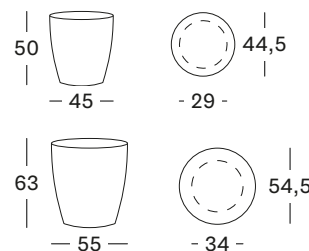

33 cm H x Ø 35 cm

45 cm H x Ø 49 cm

COLOURS

TERRACOTTA

SAYA PLANT POT OVAL

MATERIALS

Terracotta

DIMENSIONS

50 cm H x Ø 45 cm

63 cm H x Ø 55 cm

COLOURS

TERRACOTTA

SAYA PLANT POT CONIC

MATERIALS

Terracotta

DIMENSIONS