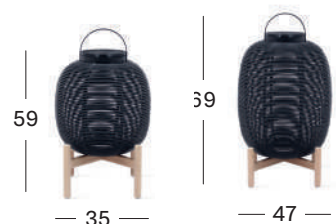

TIKA LANTERN

MATERIALS

powder coated aluminium with HDPE wicker
solar-powered LED module

DIMENSIONS

40 cm H x Ø 35 cm
59 cm H x Ø 47 cm

COLOURS

TIKA LANTERN STEEL BASE

MATERIALS

powder coated aluminium with HDPE wicker
solar-powered LED module
powder coated steel base

DIMENSIONS

59 cm H x Ø 35 cm
69 cm H x Ø 47 cm

COLOURS

TIKA LANTERN TEAK BASE

MATERIALS

powder coated aluminium with HDPE wicker
solar-powered LED module
untreated teak base

DIMENSIONS

59 cm H x Ø 35 cm
69 cm H x Ø 47 cm

COLOURS