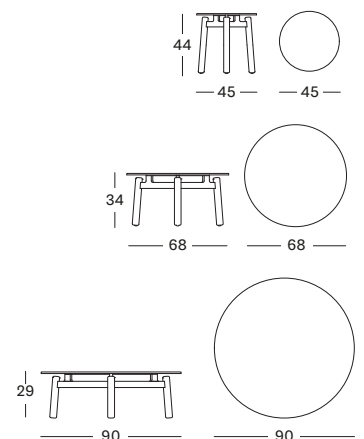

DIMENSIONS

42 cm H x 39 cm x 39 cm (aluminium top)
44 cm H x 41 cm x 41 cm (ceramic top)

COLOURS

FOSSIL GREY
FLINT CERAMIC

DUNE WHITE
PORTLAND CERAMIC

DUNE WHITE
SHARDS CERAMIC

KODO BAR STOOL

MATERIALS

aluminium base
aluminium or ceramic top

DIMENSIONS

102 cm H x Ø 75 cm (aluminium top)

103 cm H x Ø 75 cm (ceramic top)

COLOURS

DUNE WHITE
PORTLAND CERAMIC

DUNE WHITE
SHARDS CERAMIC

DUNE WHITE
FLINT CERAMIC

LENTO COFFEE AND SIDE TABLES

MATERIALS

untreated teak and aluminium frame
ceramic top

DIMENSIONS

44 cm H x Ø 45 cm
34 cm H x Ø 68 cm
29 cm H x Ø 90 cm

COLOURS

UNTREATED TEAK
PORTLAND CERAMIC

LENTO MODULAR CORNER RIGHT