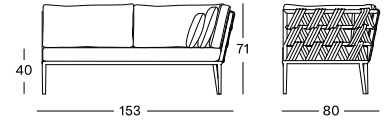

LEO MODULAR CORNER RIGHT

MATERIALS

powder coated aluminium
acrylic rope

CUSHIONS

seat 12 cm quick dry foam
back polyester fibre filling + deco 1x (50x50), 1x (40x40)

COLOUR

LAVA ALUMINIUM
LAVA ROPE