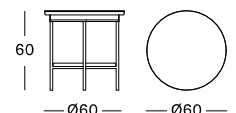

MATERIALS

powder coated aluminium frame
 outdoor treated Lloyd Loom weave
 glass (optional)

DIMENSIONS

60 cm H x Ø 60 cm

LOOM COLOURS

see page 197

SOLID COLOURS

PURE WHITE
P024