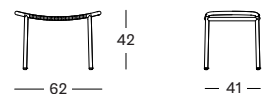

SWEEP DINING CHAIR

MATERIALS

polypropylene rope
powder coated aluminium

CUSHIONS

seat 2 cm quick dry foam

COLOURS

TAUPE
SAND

RUST
CINNAMON

RIBBON DINING CHAIR

MATERIALS

flat polypropylene rope
powder coated aluminium

CUSHIONS

seat 2 cm quick dry foam

COLOURS

TAUPE
SAND

MOSS
DARK GREEN

RIBBON LOUNGE CHAIR

MATERIALS

flat polypropylene rope
powder coated aluminium

CUSHIONS

seat 2 cm quick dry foam

COLOURS

TAUPE
SAND

MOSS
DARK GREEN

RIBBON FOOTREST

MATERIALS

flat polypropylene rope
powder coated aluminium

COLOURS

TAUPE
SAND

MOSS
DARK GREEN