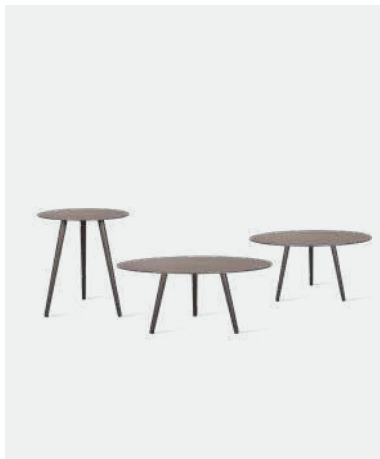

powder coated aluminium
acrylic rope

CUSHIONS

seat 12 cm quick dry foam
back polyester fibre filling

COLOUR

LAVA ALUMINIUM
LAVA ROPE

LEO COFFEE AND SIDE TABLES

MATERIALS

powder coated aluminium