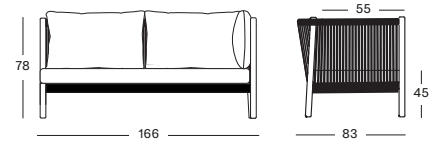

untreated teak
polypropylene rope

CUSHIONS

seat 12 cm quick dry foam
back polyester fibre filling

COLOURS

UNTREATED TEAK
ANTHRACITE ROPE

LENTO MODULAR CONNECTING SIDE TABLE

MATERIALS

polypropylene rope
ceramic top