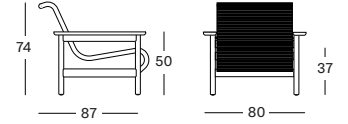

ODA SIDE TABLE DIA 45

MATERIALS

untreated teak
ceramic

DIMENSIONS

45 cm H x Ø 45 cm

COLOURS

UNTREATED TEAK
FLINT CERAMIC

UNTREATED TEAK
SHARDS CERAMIC

UNTREATED TEAK
PORTLAND CERAMIC