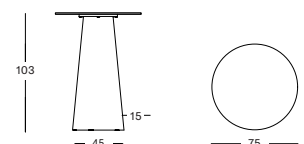

SANDRO BISTRO TABLE ROUND

MATERIALS

powder coated aluminium base
powder coated aluminium or ceramic top

DIMENSIONS

74 cm H x Ø 90 cm (aluminium top)
75 cm H x Ø 90 cm (ceramic top)

COLOURS

DUNE WHITE
PORTLAND CERAMIC

DUNE WHITE
SHARDS CERAMIC

DUNE WHITE
FLINT CERAMIC

SANDRO DINING TABLE ROUND

MATERIALS

powder coated aluminium base
ceramic top

DIMENSIONS

75 cm H x Ø 120 cm
75 cm H x Ø 150 cm

COLOURS

DUNE WHITE
PORTLAND CERAMIC

DUNE WHITE
SHARDS CERAMIC

DUNE WHITE
FLINT CERAMIC

SANDRO DINING TABLE RECTANGULAR

MATERIALS

powder coated aluminium base
ceramic top

DIMENSIONS

75 cm H x 240 cm x 120 cm
75 cm H x 280 cm x 120 cm

COLOURS

DUNE WHITE
PORTLAND CERAMIC

DUNE WHITE
SHARDS CERAMIC

DUNE WHITE
FLINT CERAMIC

SANDRO BAR TABLE

MATERIALS

powder coated aluminium base
powder coated aluminium or ceramic top

DIMENSIONS

102 cm H x Ø 75 cm (aluminium top)
103 cm H x Ø 75 cm (ceramic top)

COLOURS

DUNE WHITE
PORTLAND CERAMIC

DUNE WHITE
SHARDS CERAMIC

DUNE WHITE
FLINT CERAMIC