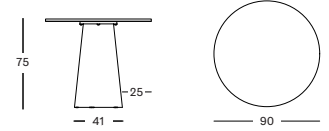

74 cm H x Ø 90 cm (aluminium top)
75 cm H x Ø 90 cm (ceramic top)

COLOURS

DUNE WHITE
PORTLAND CERAMIC

DUNE WHITE
SHARDS CERAMIC

DUNE WHITE
FLINT CERAMIC

SANDRO DINING TABLE ROUND

MATERIALS

powder coated aluminium base
ceramic top

DIMENSIONS

75 cm H x Ø 120 cm
75 cm H x Ø 150 cm

COLOURS

DUNE WHITE
PORTLAND CERAMIC

DUNE WHITE
SHARDS CERAMIC

DUNE WHITE
FLINT CERAMIC

SANDRO DINING TABLE RECTANGULAR

MATERIALS

powder coated aluminium base
ceramic top

DIMENSIONS

75 cm H x 240 cm x 120 cm
75 cm H x 280 cm x 120 cm

COLOURS

DUNE WHITE
PORTLAND CERAMIC

DUNE WHITE
SHARDS CERAMIC

DUNE WHITE
FLINT CERAMIC

SANDRO BAR TABLE