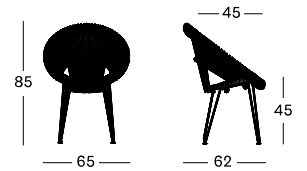

ROY LAZY CHAIR

MATERIALS

aluminium and polyethylene wicker seat
black epoxy and powder coated steel base

CUSHIONS

seat 2 cm polyether foam

COLOURS