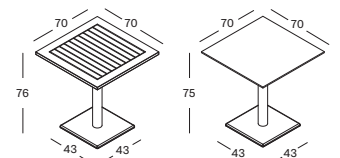

DIMENSIONS

75 cm H x Ø 80 cm
76 cm H x Ø 80 cm

COLOURS

RONDA BISTRO TABLE

MATERIALS

black epoxy and powder coated steel base
untreated teak top or black hpl top

DIMENSIONS

75 cm H x Ø 110 cm (hpl)
76 cm H x Ø 110 cm (teak)

COLOURS

QUADRO BISTRO TABLE

MATERIALS

black powder coated steel base
untreated teak or hpl top

DIMENSIONS

75 cm H x 70 cm x 70 cm (hpl)
76 cm H x 70 cm x 70 cm (teak)

COLOURS

MAX DINING TABLE SQUARE