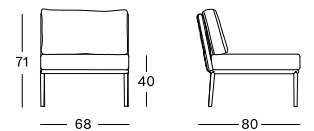

LEO MODULAR FOOTREST

MATERIALS

powder coated aluminium

CUSHION

seat 12 cm quick dry foam

COLOUR

LAVA ALUMINIUM