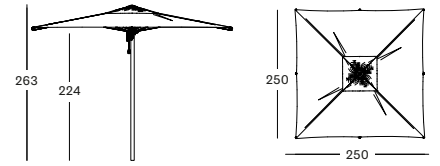

MATERIALS

frame in clear varnished eucalyptus
 canopy in fabric
 powder coated steel plate with zinc plating
 black swivel castors with lock

DIMENSIONS

263 cm H x 250 cm x 250 cm

COLOURS

see page 174

FLORENCE PARASOL 300X300