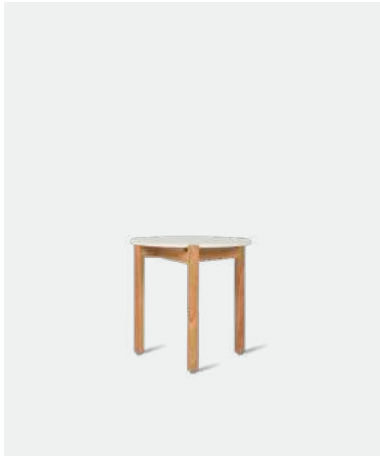

MATERIALS

untreated teak
polypropylene straps

CUSHION

seat 8 cm quick dry foam
back polyester fibre filling

COLOURS

UNTREATED TEAK
FLAX STRAP

ODA DINING ARMCHAIR
RONDA BISTRO TABLE untreated teak

ODA COFFEE TABLES ceramic portland