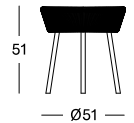

LILO SIDE TABLE

MATERIALS

powder coated aluminium

COLOURS

MOSS

TERRACOTTA

BLACK

DUNE WHITE

FOSSIL GREY

RUST

TAUPE

SAGE GREEN