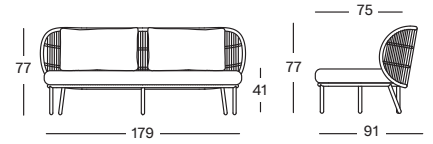

KODO MODULAR OTTOMAN

MATERIALS

powder coated aluminium

CUSHIONS

seat 14 cm quick dry foam

COLOURS

DUNE WHITE