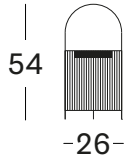

MORA LAMP MEDIUM

MATERIALS

powder coated steel
polypropylene rope
solar-powered LED module

DIMENSIONS

42 cm H x Ø 54 cm

COLOUR

FOSSIL GREY ROPE
BLACK STEEL