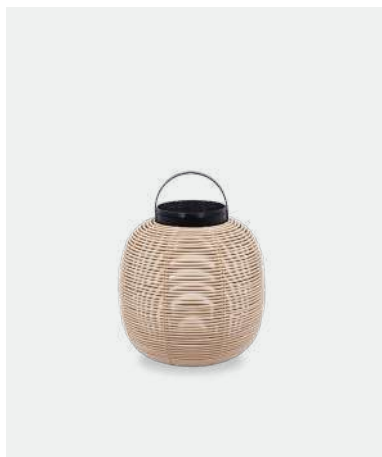

TIKA LANTERN

MATERIALS

powder coated aluminium with HDPE wicker
solar-powered LED module

DIMENSIONS

40 cm H x Ø 35 cm
59 cm H x Ø 47 cm

COLOURS