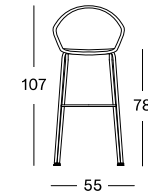

BLACK
OLD LACE

BLACK
BLACK

BLACK
MOCCA

MATTEO DINING TABLE

MATERIALS

powder coated aluminium legs
untreated teak top

DIMENSIONS

215 x 100 cm
285 x 100 cm