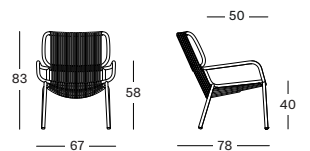

RIBBON FOOTREST

MATERIALS

flat polypropylene rope
powder coated aluminium

COLOURS

TAUPE
SAND

MOSS
DARK GREEN