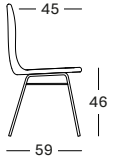

DAMIEN DINING CHAIR TEAK BASE

MATERIALS

aluminium and polyethylene wicker seat
teak base

COLOURS

UNTREATED TEAK
OLD LACE

UNTREATED TEAK
BLACK

UNTREATED TEAK
MOCCA

DAMIEN DINING CHAIR STEEL A BASE

MATERIALS

aluminium and polyethylene wicker seat
black epoxy and powder coated steel base

COLOURS

BLACK
OLD LACE

BLACK
BLACK

BLACK
MOCCA

EDGARD BAR STOOL TEAK BASE

MATERIALS

aluminium and polyethylene wicker seat
teak base

COLOURS

UNTREATED TEAK
OLD LACE

UNTREATED TEAK
BLACK

UNTREATED TEAK
MOCCA

EDGARD BAR STOOL STEEL BASE

MATERIALS

aluminium and polyethylene wicker seat
black epoxy and powder coated steel base

COLOURS

BLACK
OLD LACE

BLACK
BLACK

BLACK
MOCCA