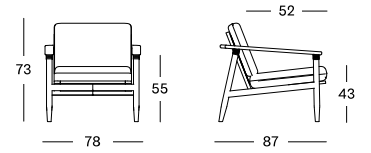

DAVID LOUNGE SOFA 2S

MATERIALS

stained brushed teak
polypropylene rope

CUSHIONS

seat 12 cm quick dry foam
back polyester fibre filling

COLOURS

AGED TEAK