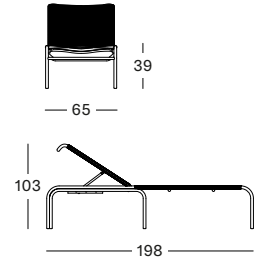

BLACK

DUNE WHITE

TAUPE

FOSSIL GREY

LOOP SIDE TABLE

MATERIALS

powder coated aluminium

- polyethylene fibre (black)
- polypropylene rope (other colours)