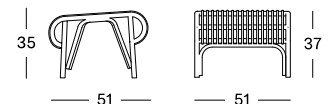

LUCY DINING CHAIR

MATERIALS

powder coated aluminium
polyethylene fibre

CUSHION

seat 2 cm polyether foam

COLOUR

OFF WHITE

LUCY DINING ARMCHAIR

MATERIALS

powder coated aluminium
polyethylene fibre

CUSHION

seat 2 cm polyether foam

COLOUR

OFF WHITE

LUCY LAZY ARMCHAIR

MATERIALS

powder coated aluminium
polyethylene fibre

CUSHION

seat 2 cm polyether foam

COLOUR

OFF WHITE

LUCY FOOTREST

MATERIALS

powder coated aluminium
polyethylene fibre

COLOUR

OFF WHITE