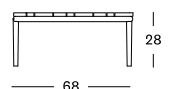

LEO LOUNGE CHAIR

MATERIALS

powder coated aluminium
acrylic rope

CUSHIONS

seat 12 cm quick dry foam
back polyester fibre filling

COLOUR

LAVA ALUMINIUM
LAVA ROPE

LEO LOUNGE SOFA

MATERIALS

powder coated aluminium
acrylic rope

CUSHIONS

seat 12 cm quick dry foam
back polyester fibre filling

COLOUR

LAVA ALUMINIUM
LAVA ROPE

LEO COFFEE AND SIDE TABLES

MATERIALS

powder coated aluminium

DIMENSIONS

48 cm H x Ø 45 cm
32 cm H x Ø 60 cm
38 cm H x Ø 70 cm

COLOUR

LEO MODULAR COFFEE TABLE

MATERIALS

powder coated aluminium
untreated teak

DIMENSIONS

28 cm H x 68 cm x 68 cm

COLOUR

LAVA ALUMINIUM
UNTREATED
TEAK