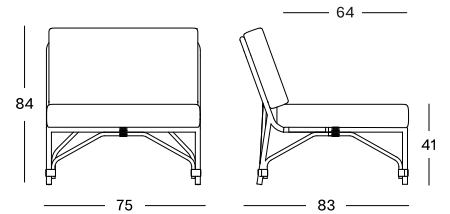

LUCY OTTOMAN

MATERIALS

powder coated aluminium
polyethylene fibre

CUSHIONS

seat 12 cm quick dry foam

COLOUR

OFF WHITE