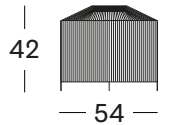

MORA LAMP LARGE

MATERIALS

powder coated steel
polypropylene rope
solar-powered LED module

DIMENSIONS

61 cm H x Ø 40 cm

COLOUR

FOSSIL GREY ROPE
BLACK STEEL

INDIRA OUTDOOR CUSHION