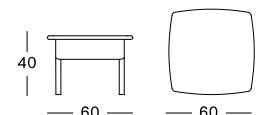

DOVILE DINING CHAIR

MATERIALS

powder coated aluminium frame
outdoor treated Lloyd Loom weave

CUSHION

seat 4 cm polyether foam

LOOM COLOURS

see page 197

NIMES TABLE DIA 110 | 130

MATERIALS

powder coated aluminium frame
outdoor treated Lloyd Loom weave
glass (optional)

DIMENSIONS

76 cm H x Ø 110 cm

76 cm H x Ø 130 cm

LOOM COLOURS

see page 197

DOVILE COFFEE TABLE

MATERIALS

powder coated aluminium frame
outdoor treated Lloyd Loom weave
glass (optional)

DIMENSIONS

45 cm H x 60 cm x 106 cm

LOOM COLOURS

see page 197

DOVILE SIDE TABLE

MATERIALS

powder coated aluminium
outdoor treated Lloyd Loom weave
glass (optional)

DIMENSIONS

40 cm H x 60 cm x 60 cm

LOOM COLOURS

see page 197