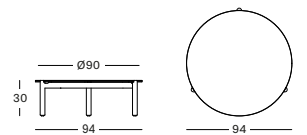

UNTREATED TEAK
PORTLAND CERAMIC

ODA COFFEE TABLE DIA 68

MATERIALS

untreated teak
ceramic

DIMENSIONS

35 cm H x Ø 68 cm

COLOURS

UNTREATED TEAK
FLINT CERAMIC

UNTREATED TEAK
SHARDS CERAMIC

UNTREATED TEAK
PORTLAND CERAMIC

ODA COFFEE TABLE DIA 90

MATERIALS

untreated teak
ceramic

DIMENSIONS

30 cm H x Ø 90

COLOURS

UNTREATED TEAK
FLINT CERAMIC

UNTREATED TEAK
SHARDS CERAMIC

UNTREATED TEAK
PORTLAND CERAMIC

ODA COFFEE TABLE 129X53

MATERIALS

untreated teak
ceramic

DIMENSIONS

30 cm H x 51 cm x 129 cm