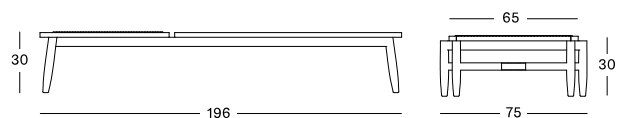

DAVID LOUNGE CHAIR

MATERIALS

stained brushed teak
polypropylene rope

CUSHIONS

seat 12 cm quick dry foam
back polyester fibre filling

COLOURS

AGED TEAK

DAVID LOUNGE SOFA 2S

MATERIALS

stained brushed teak
polypropylene rope

CUSHIONS

seat 12 cm quick dry foam
back polyester fibre filling

COLOURS

AGED TEAK

DAVID LOUNGE SOFA 3S

MATERIALS

stained brushed teak
polypropylene rope

CUSHIONS

seat 12 cm quick dry foam
back polyester fibre filling

COLOURS

AGED TEAK

DAVID SUNLOUNGER

MATERIALS

stained brushed teak
polypropylene rope

CUSHION

6 cm quick dry foam

COLOURS

AGED TEAK