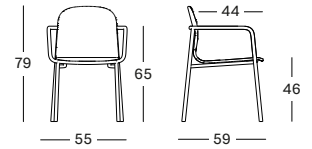

TERRACOTTA
NATURAL

WICKED DINING TABLE

MATERIALS

powder coated aluminium
untreated teak

DIMENSIONS

200 x 90 cm
250 x 90 cm

COLOURS

BLACK ALUMINIUM
UNTREATED TEAK