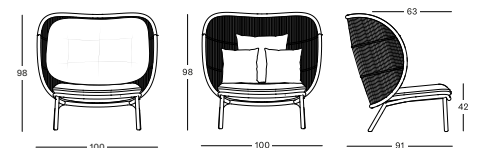

COLOURS

FOSSIL GREY

DUNE WHITE

RUST
CINNAMON

KODO FOOTREST

MATERIALS

powder coated aluminium

CUSHION

footrest 12 cm quick dry foam

COLOURS

FOSSIL GREY

DUNE WHITE

RUST