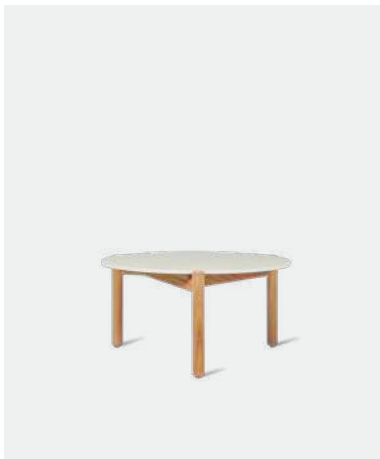

UNTREATED TEAK
PORTLAND CERAMIC

ODA COFFEE TABLE DIA 68

MATERIALS

untreated teak
ceramic

DIMENSIONS

35 cm H x Ø 68 cm

COLOURS

UNTREATED TEAK
FLINT CERAMIC