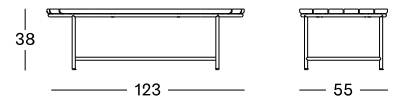

COLOURS

BLACK ALUMINIUM
UNTREATED TEAK

WHITE ALUMINIUM
UNTREATED TEAK

TERRACOTTA
UNTREATED TEAK