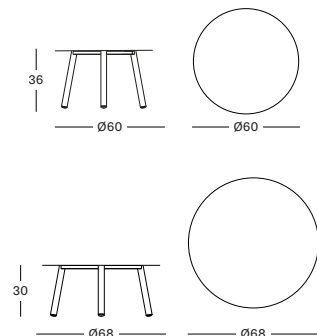

LOOP SUNLOUNGER

MATERIALS

powder coated aluminium

- polyethylene fibre (black)
- polypropylene rope (other colours)

CUSHIONS

3 cm polyether foam

COLOURS

BLACK

DUNE WHITE

TAUPE

FOSSIL GREY

LOOP SIDE TABLE

MATERIALS

powder coated aluminium

- polyethylene fibre (black)
- polypropylene rope (other colours)

COLOURS

BLACK

DUNE WHITE

TAUPE

RUST

MOSS

TERRACOTTA

FOSSIL GREY

LILO SIDE TABLE

MATERIALS

powder coated aluminium

COLOURS

MOSS

TERRACOTTA

BLACK

DUNE WHITE

FOSSIL GREY

RUST

TAUPE

SAGE GREEN

LILO COFFEE TABLE

MATERIALS

powder coated aluminium

COLOURS

MOSS

TERRACOTTA

BLACK

DUNE WHITE

FOSSIL GREY

RUST

TAUPE

SAGE GREEN