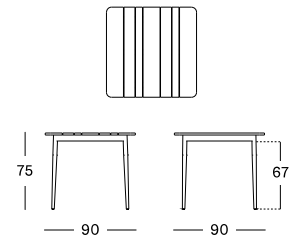

LAVA ALUMINIUM
LAVA ROPE

LEO DINING TABLE 90x90

MATERIALS

powder coated aluminium
untreated teak top

DIMENSIONS

90 x 90 cm

COLOUR

LAVA ALUMINIUM
UNTREATED TEAK