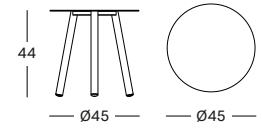

LILO SIDE TABLE

MATERIALS

powder coated aluminium

DIMENSIONS

44 cm H x Ø 45 cm

COLOURS