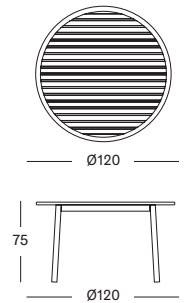

DIMENSIONS

75 cm H x 240 cm x 100 cm
75 cm H x 310 cm x 100 cm

COLOUR

UNTREATED TEAK
MASAI BLANCO CERAMIC

SAM DINING TABLE

MATERIALS

untreated solid teak

DIMENSIONS

75 cm H x Ø 120 cm

COLOUR

UNTREATED TEAK

NOA DINING TABLE

MATERIALS

untreated solid teak
powder coated aluminium connection

DIMENSIONS

75 cm H x Ø 90 cm
75 cm H x Ø 132 cm
75 cm H x Ø 150 cm