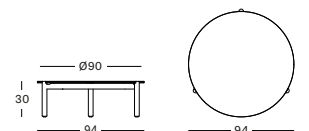

COLOURS

UNTREATED TEAK
FLINT CERAMIC

UNTREATED TEAK
SHARDS CERAMIC

UNTREATED TEAK
PORTLAND CERAMIC