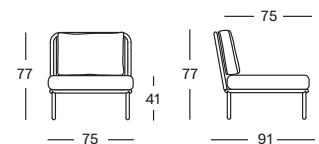

KODO MODULAR 1 SEATER RIGHT

MATERIALS

powder coated aluminium
polypropylene rope

CUSHION

seat 14 cm quick dry foam
back polyester fibre filling

COLOURS

DUNE WHITE

KODO MODULAR 2 SEATER RIGHT

MATERIALS

powder coated aluminium
polypropylene rope

CUSHIONS

seat 14 cm quick dry foam
back polyester fibre filling

COLOURS

DUNE WHITE

KODO MODULAR CHAISE LONGUE RIGHT

MATERIALS

powder coated aluminium
polypropylene rope

CUSHION

seat 14 cm quick dry foam
back polyester fibre filling

COLOURS

DUNE WHITE

KODO MODULAR CENTER

MATERIALS

powder coated aluminium
polypropylene rope

CUSHIONS

seat 14 cm quick dry foam
back polyester fibre filling

COLOURS

DUNE WHITE