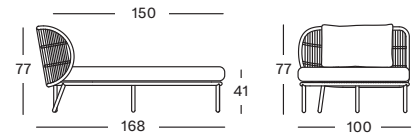

KODO MODULAR CENTER

MATERIALS

powder coated aluminium
polypropylene rope

CUSHIONS

seat 14 cm quick dry foam
back polyester fibre filling

COLOURS

DUNE WHITE