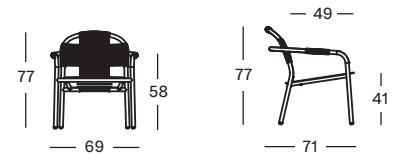

CLEO LOUNGE SOFA

MATERIALS

polypropylene rope
powder coated aluminium frame

CUSHIONS

3 cm quick dry foam

COLOUR

DUNE WHITE/
DUNE WHITE   FOSSIL GREY/
MISTY DOTS   SAGE GREEN/
MISTY DOTS