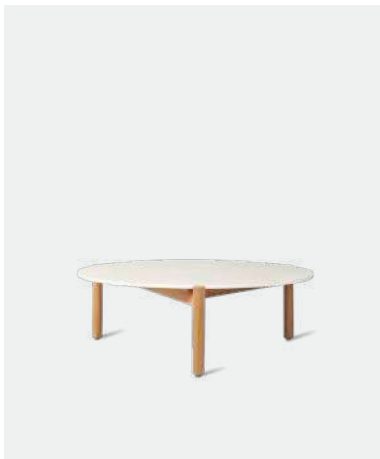

ODA COFFEE TABLE DIA 90

MATERIALS

untreated teak
ceramic

DIMENSIONS

30 cm H x Ø 90

COLOURS

UNTREATED TEAK
FLINT CERAMIC

UNTREATED TEAK
SHARDS CERAMIC

UNTREATED TEAK
PORTLAND CERAMIC