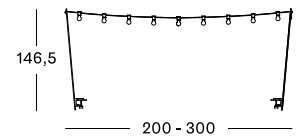

MATTEO DINING TABLE

MATERIALS

powder coated aluminium legs
untreated teak top

DIMENSIONS

215 x 100 cm
285 x 100 cm

COLOURS

BLACK ALUMINIUM
UNTREATED TEAK

DUNE WHITE ALUMINIUM
UNTREATED TEAK

MATTEO BENCH

MATERIALS

powder coated aluminium legs
untreated teak seat

DIMENSIONS

195 x 40 cm
265 x 40 cm

COLOURS

BLACK ALUMINIUM
UNTREATED TEAK

DUNE WHITE ALUMINIUM
UNTREATED TEAK

LIGHT MY TABLE

MATERIALS

black powder coated galvanized steel
leather details
9 LED lamps 2W

DIMENSIONS

adjustable 200 – 300 cm
(for table tops up to 6 cm thick)