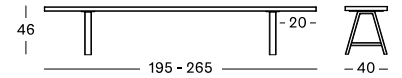

LIGHT MY TABLE

MATERIALS

black powder coated galvanized steel
leather details
9 LED lamps 2W

DIMENSIONS

adjustable 200 – 300 cm
(for table tops up to 6 cm thick)