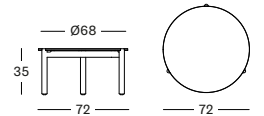

ODA SIDE TABLE DIA 45

MATERIALS

untreated teak
ceramic

DIMENSIONS

45 cm H x Ø 45 cm

COLOURS

UNTREATED TEAK
FLINT CERAMIC

UNTREATED TEAK
SHARDS CERAMIC

UNTREATED TEAK
PORTLAND CERAMIC

ODA COFFEE TABLE DIA 68

MATERIALS

untreated teak
ceramic

DIMENSIONS

35 cm H x Ø 68 cm

COLOURS

UNTREATED TEAK
FLINT CERAMIC

UNTREATED TEAK
SHARDS CERAMIC

UNTREATED TEAK
PORTLAND CERAMIC

ODA COFFEE TABLE DIA 90

MATERIALS

untreated teak
ceramic

DIMENSIONS

30 cm H x Ø 90

COLOURS

UNTREATED TEAK
FLINT CERAMIC

UNTREATED TEAK
SHARDS CERAMIC

UNTREATED TEAK
PORTLAND CERAMIC

ODA COFFEE TABLE 129X53

MATERIALS

untreated teak
ceramic

DIMENSIONS

30 cm H x 51 cm x 129 cm

COLOURS

UNTREATED TEAK
FLINT CERAMIC

UNTREATED TEAK
SHARDS CERAMIC

UNTREATED TEAK
PORTLAND CERAMIC