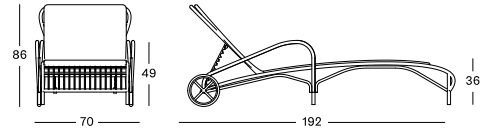

LUCY SIDE TABLE

MATERIALS

powder coated aluminium
polyethylene fibre
glass top

COLOUR

OFF WHITE