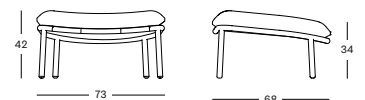

KODO DINING CHAIR

MATERIALS

powder coated aluminium
polypropylene rope

CUSHIONS

seat 4 cm quick dry foam

COLOURS

FOSSIL GREY

DUNE WHITE

KODO LOUNGE CHAIR

MATERIALS

powder coated aluminium
polypropylene rope

CUSHIONS

seat 12 cm quick dry foam
deco 1x (50x50), 1x (40x40)

COLOURS

FOSSIL GREY

DUNE WHITE

RUST
CINNAMON

KODO COCOON

MATERIALS

powder coated aluminium
polypropylene rope

CUSHIONS

- seat 12 cm quick dry foam + deco 1x (60x60), 2x (40x40)
- seat 12 cm quick dry foam + back polyester fibre filling and deco 1x (35x50)

COLOURS

FOSSIL GREY

DUNE WHITE

RUST
CINNAMON

KODO FOOTREST

MATERIALS

powder coated aluminium

CUSHION

footrest 12 cm quick dry foam

COLOURS

FOSSIL GREY

DUNE WHITE

RUST