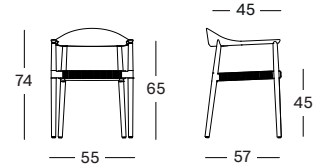

FIKA DINING ARMCHAIR

MATERIALS

polypropylene rope
untreated teak

CUSHIONS

seat 2 cm quick dry foam

COLOURS

UNTREATED TEAK
FLAX

ELKO DINING TABLE

MATERIALS

untreated teak
ceramic top

DIMENSIONS

180 x 90 cm
240 x 100 cm
300 x 110 cm

COLOURS

UNTREATED TEAK
FLINT

UNTREATED TEAK
SHARDS

UNTREATED TEAK
PORTLAND