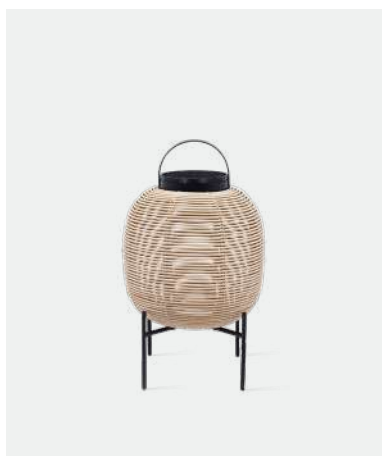

DIMENSIONS

40 cm H x Ø 35 cm
59 cm H x Ø 47 cm

COLOURS

CAMEL WICKER

BLACK WICKER

TIKA LANTERN STEEL BASE

MATERIALS

powder coated aluminium with HDPE wicker
solar-powered LED module
powder coated steel base