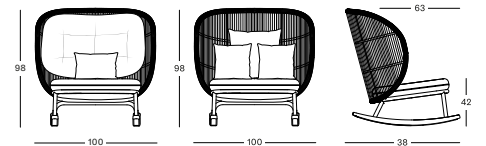

COLOURS

FOSSIL GREY

DUNE WHITE

RUST CINNAMON

KODO DAYBED

MATERIALS

powder coated aluminium
polypropylene rope

CUSHIONS

seat 12 cm quick dry foam
deco 2x (60x60), 3x (50x50), 2x (40x40)

COLOURS

FOSSIL GREY

DUNE WHITE