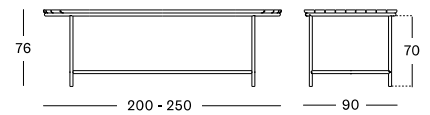

WICKED SIDE TABLE

MATERIALS

powder coated aluminium
untreated teak

DIMENSIONS

51 cm H x Ø 37 cm

COLOURS

BLACK ALUMINIUM
UNTREATED TEAK

WHITE ALUMINIUM
UNTREATED TEAK

TERRACOTTA
UNTREATED TEAK