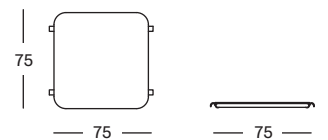

powder coated aluminium

DIMENSIONS

75 x 59 cm

75 x 75 cm

COLOURS

DUNE WHITE

KODO SUNLOUNGER

MATERIALS

powder coated aluminium base
powder coated aluminium or ceramic top

DIMENSIONS

43 cm H x Ø 37 cm (aluminium top)
44 cm H x Ø 40 cm (ceramic top)

COLOURS

FOSSIL GREY
FLINT CERAMIC

DUNE WHITE
PORTLAND CERAMIC