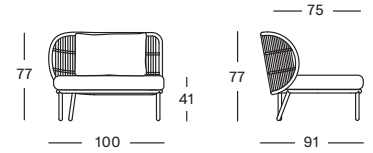

KODO MODULAR 2 SEATER RIGHT

MATERIALS

powder coated aluminium
polypropylene rope

CUSHIONS

seat 14 cm quick dry foam
back polyester fibre filling

COLOURS

DUNE WHITE