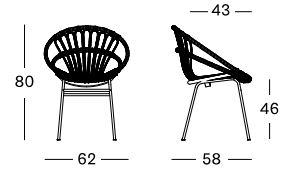

ROXY DINING CHAIR

MATERIALS

aluminium and polyethylene wicker seat
black epoxy and powder coated steel base

CUSHIONS

seat 2 cm polyether foam

COLOURS