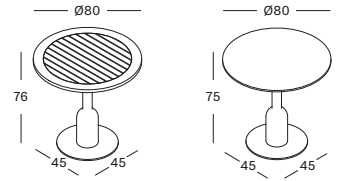

DIMENSIONS

75 cm H x Ø 80 cm
76 cm H x Ø 80 cm

COLOURS

RONDA BISTRO TABLE

MATERIALS

black epoxy and powder coated steel base
untreated teak top or black hpl top

DIMENSIONS

75 cm H x Ø 110 cm (hpl)
76 cm H x Ø 110 cm (teak)

COLOURS

QUADRO BISTRO TABLE

MATERIALS

black powder coated steel base
untreated teak or hpl top

DIMENSIONS

75 cm H x 70 cm x 70 cm (hpl)
76 cm H x 70 cm x 70 cm (teak)

COLOURS

MAX DINING TABLE SQUARE