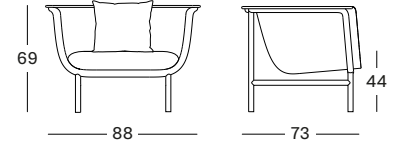

COLOURS

BLACK
TAUPE

WHITE
NATURAL

TERRACOTTA
NATURAL