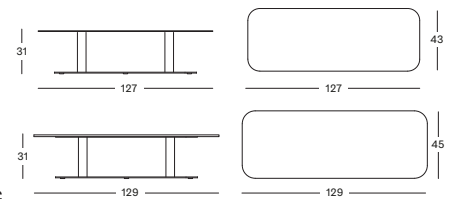

31 cm H x 127 cm x 43 cm (aluminium top)
31 cm H x 129 cm x 45 cm (ceramic top)

COLOURS

FOSSIL GREY
FLINT CERAMIC

DUNE WHITE
PORTLAND CERAMIC

DUNE WHITE
SHARDS CERAMIC

KODO SIDE TABLE

MATERIALS

powder coated aluminium base
powder coated aluminium or ceramic top

DIMENSIONS

42 cm H x 39 cm x 39 cm (aluminium top)
44 cm H x 41 cm x 41 cm (ceramic top)

COLOURS

FOSSIL GREY
FLINT CERAMIC

DUNE WHITE
PORTLAND CERAMIC

DUNE WHITE
SHARDS CERAMIC

KODO BAR STOOL

MATERIALS