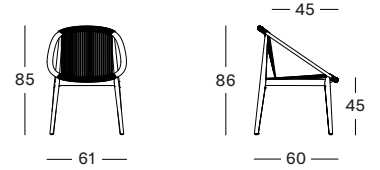

COLOURS

UNTREATED TEAK
ANTHRACITE ROPE

UNTREATED TEAK
DUNE WHITE ROPE

UNTREATED TEAK
DARK GREEN ROPE

FRIDA LOUNGE CHAIR

MATERIALS

untreated teak or brushed black teak
polypropylene rope

CUSHION

2 cm polyether foam

COLOURS

UNTREATED TEAK
ANTHRACITE ROPE

UNTREATED TEAK
DUNE WHITE ROPE

UNTREATED TEAK
DARK GREEN ROPE

BRUSHED BLACK
ONYX ROPE