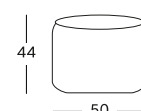

OLAF DIA 80

MATERIALS

breathable polyester
polystyrene beads

DIMENSIONS

40 cm H x Ø 80 cm

FABRICS

see page 202 - 204