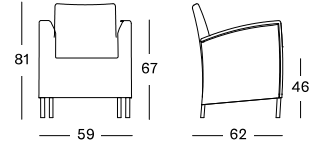

SAFI DINING TABLE DIA 120

MATERIALS

powder coated aluminium frame
polyethylene wicker
glass (optional)

DIMENSIONS

75 cm H x Ø 120 cm

COLOUR

OLD LACE