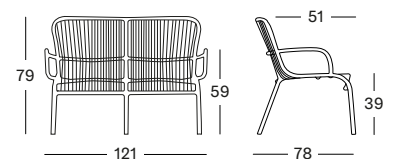

RUST

LOOP SUNLOUNGER

MATERIALS

powder coated aluminium

- polyethylene fibre (black)
- polypropylene rope (other colours)

CUSHIONS

3 cm polyether foam

COLOURS