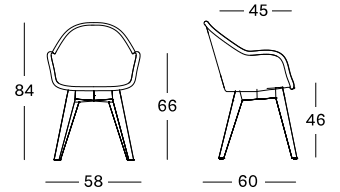

COLOURS

UNTREATED TEAK
OLD LACE

UNTREATED TEAK
BLACK

UNTREATED TEAK
MOCCA

EDGARD DINING CHAIR STEEL A BASE

MATERIALS

aluminium and polyethylene wicker seat
black epoxy and powder coated steel base

CUSHIONS

2 cm polyether foam

COLOURS

BLACK
OLD LACE

BLACK
BLACK

BLACK
MOCCA