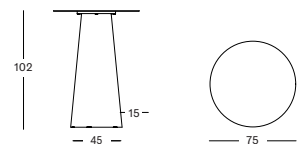

SANDRO BISTRO TABLE ROUND

MATERIALS

powder coated aluminium base
powder coated aluminium or ceramic top

DIMENSIONS

74 cm H x Ø 90 cm (aluminium top)
75 cm H x Ø 90 cm (ceramic top)

COLOURS

DUNE WHITE
PORTLAND CERAMIC

DUNE WHITE
SHARDS CERAMIC

DUNE WHITE
FLINT CERAMIC

SANDRO DINING TABLE ROUND

MATERIALS

powder coated aluminium base
ceramic top

DIMENSIONS

75 cm H x Ø 120 cm
75 cm H x Ø 150 cm

COLOURS

DUNE WHITE
PORTLAND CERAMIC

DUNE WHITE
SHARDS CERAMIC

DUNE WHITE
FLINT CERAMIC

SANDRO DINING TABLE RECTANGULAR

MATERIALS

powder coated aluminium base
ceramic top

DIMENSIONS

75 cm H x 240 cm x 120 cm
75 cm H x 280 cm x 120 cm

COLOURS

DUNE WHITE
PORTLAND CERAMIC

DUNE WHITE
SHARDS CERAMIC

DUNE WHITE
FLINT CERAMIC

SANDRO BAR TABLE

MATERIALS

powder coated aluminium base
powder coated aluminium or ceramic top

DIMENSIONS

102 cm H x Ø 75 cm (aluminium top)
103 cm H x Ø 75 cm (ceramic top)

COLOURS

DUNE WHITE
PORTLAND CERAMIC

DUNE WHITE
SHARDS CERAMIC

DUNE WHITE
FLINT CERAMIC