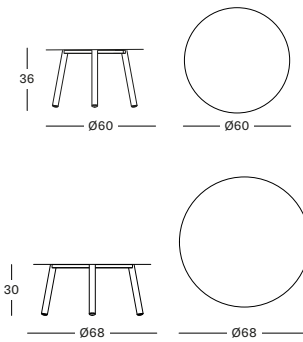

DIMENSIONS

99 x 114 x 72 cm

COLOURS

BLACK HPL

LILO SIDE TABLE

MATERIALS

powder coated aluminium

DIMENSIONS

44 cm H x Ø 45 cm

COLOURS

LILO COFFEE TABLE

MATERIALS

powder coated aluminium

DIMENSIONS

36 cm H x Ø 60 cm
30 cm H x Ø 68 cm

COLOURS