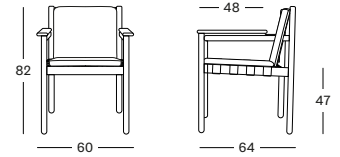

ODA LOUNGE CHAIR

MATERIALS

untreated teak
polypropylene straps

CUSHION

seat 14 cm quick dry foam
back polyester fibre filling

COLOURS

UNTREATED TEAK
FLAX STRAP