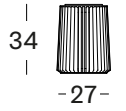

MAYA LAMP LARGE

MATERIALS

repurposed teak slats
casted aluminium frame
solar-powered LED module

DIMENSIONS

48 cm H x Ø 28 cm

COLOURS

UNTREATED TEAK
BLACK ALUMINIUM