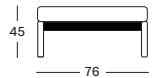

LENTO MODULAR CHAISE LONGUE LEFT

MATERIALS

untreated teak
polypropylene rope

CUSHIONS

seat 12 cm quick dry foam
back polyester fibre filling

COLOURS

UNTREATED TEAK
ANTHRACITE ROPE

LENTO MODULAR CHAISE LONGUE RIGHT

MATERIALS

untreated teak
polypropylene rope

CUSHIONS

seat 12 cm quick dry foam
back polyester fibre filling

COLOURS

UNTREATED TEAK
ANTHRACITE ROPE

LENTO MODULAR OTTOMAN

MATERIALS

untreated teak
polypropylene rope

CUSHIONS

seat 12 cm quick dry foam

COLOURS

UNTREATED TEAK
ANTHRACITE ROPE