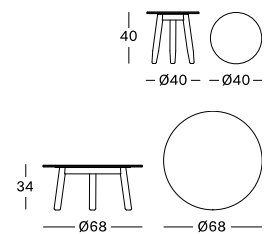

210 x 100 cm
280 x 106 cm

COLOURS

AGED TEAK
FLINT CERAMIC

DAVID ROUND COFFEE & SIDE TABLE

MATERIALS

stained brushed teak
ceramic top

DIMENSIONS

side table: 40 cm H x Ø 40 cm
coffee table: 34 cm H x Ø 68 cm

COLOURS

AGED TEAK
FLINT CERAMIC

DAVID COFFEE AND SIDE TABLE

MATERIALS

stained brushed teak
ceramic top

DIMENSIONS

side table: 41 x 41 cm
coffee table: 120 x 120 cm
coffee table: 129 x 45 cm

COLOURS