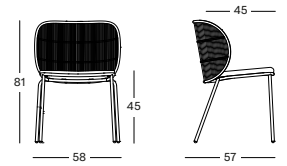

CUSHIONS

seat 4 cm quick dry foam

COLOURS

FOSSIL GREY

DUNE WHITE

KODO LOUNGE CHAIR

MATERIALS

powder coated aluminium
polypropylene rope