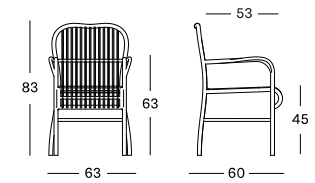

powder coated aluminium
polyethylene fibre

CUSHION

seat 2 cm polyether foam

COLOUR

OFF WHITE

LUCY LAZY ARMCHAIR

MATERIALS

powder coated aluminium
polyethylene fibre