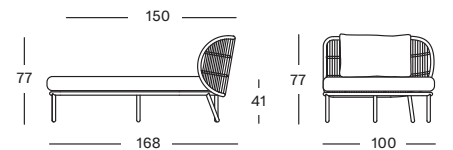

KODO MODULAR CORNER

MATERIALS

powder coated aluminium
polypropylene rope

CUSHIONS

seat 14 cm quick dry foam
back polyester fibre filling

COLOURS

DUNE WHITE