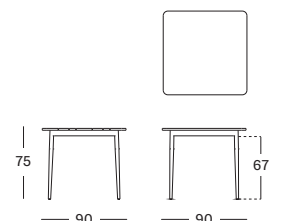

DIMENSIONS

75 cm H x Ø 80 cm
76 cm H x Ø 80 cm

COLOURS

RONDA BISTRO TABLE

MATERIALS

black epoxy and powder coated steel base
untreated teak top or black hpl top

DIMENSIONS

75 cm H x Ø 110 cm (hpl)
76 cm H x Ø 110 cm (teak)

COLOURS

QUADRO BISTRO TABLE

MATERIALS

black powder coated steel base
untreated teak or hpl top

DIMENSIONS

75 cm H x 70 cm x 70 cm (hpl)
76 cm H x 70 cm x 70 cm (teak)

COLOURS

MAX DINING TABLE SQUARE

MATERIALS

powder coated aluminium frame
untreated teak, black hpl or ceramic top

DIMENSIONS

75 cm H x 90 cm x 90 cm

COLOURS

see website

ROXANNE DINING CHAIR

MATERIALS