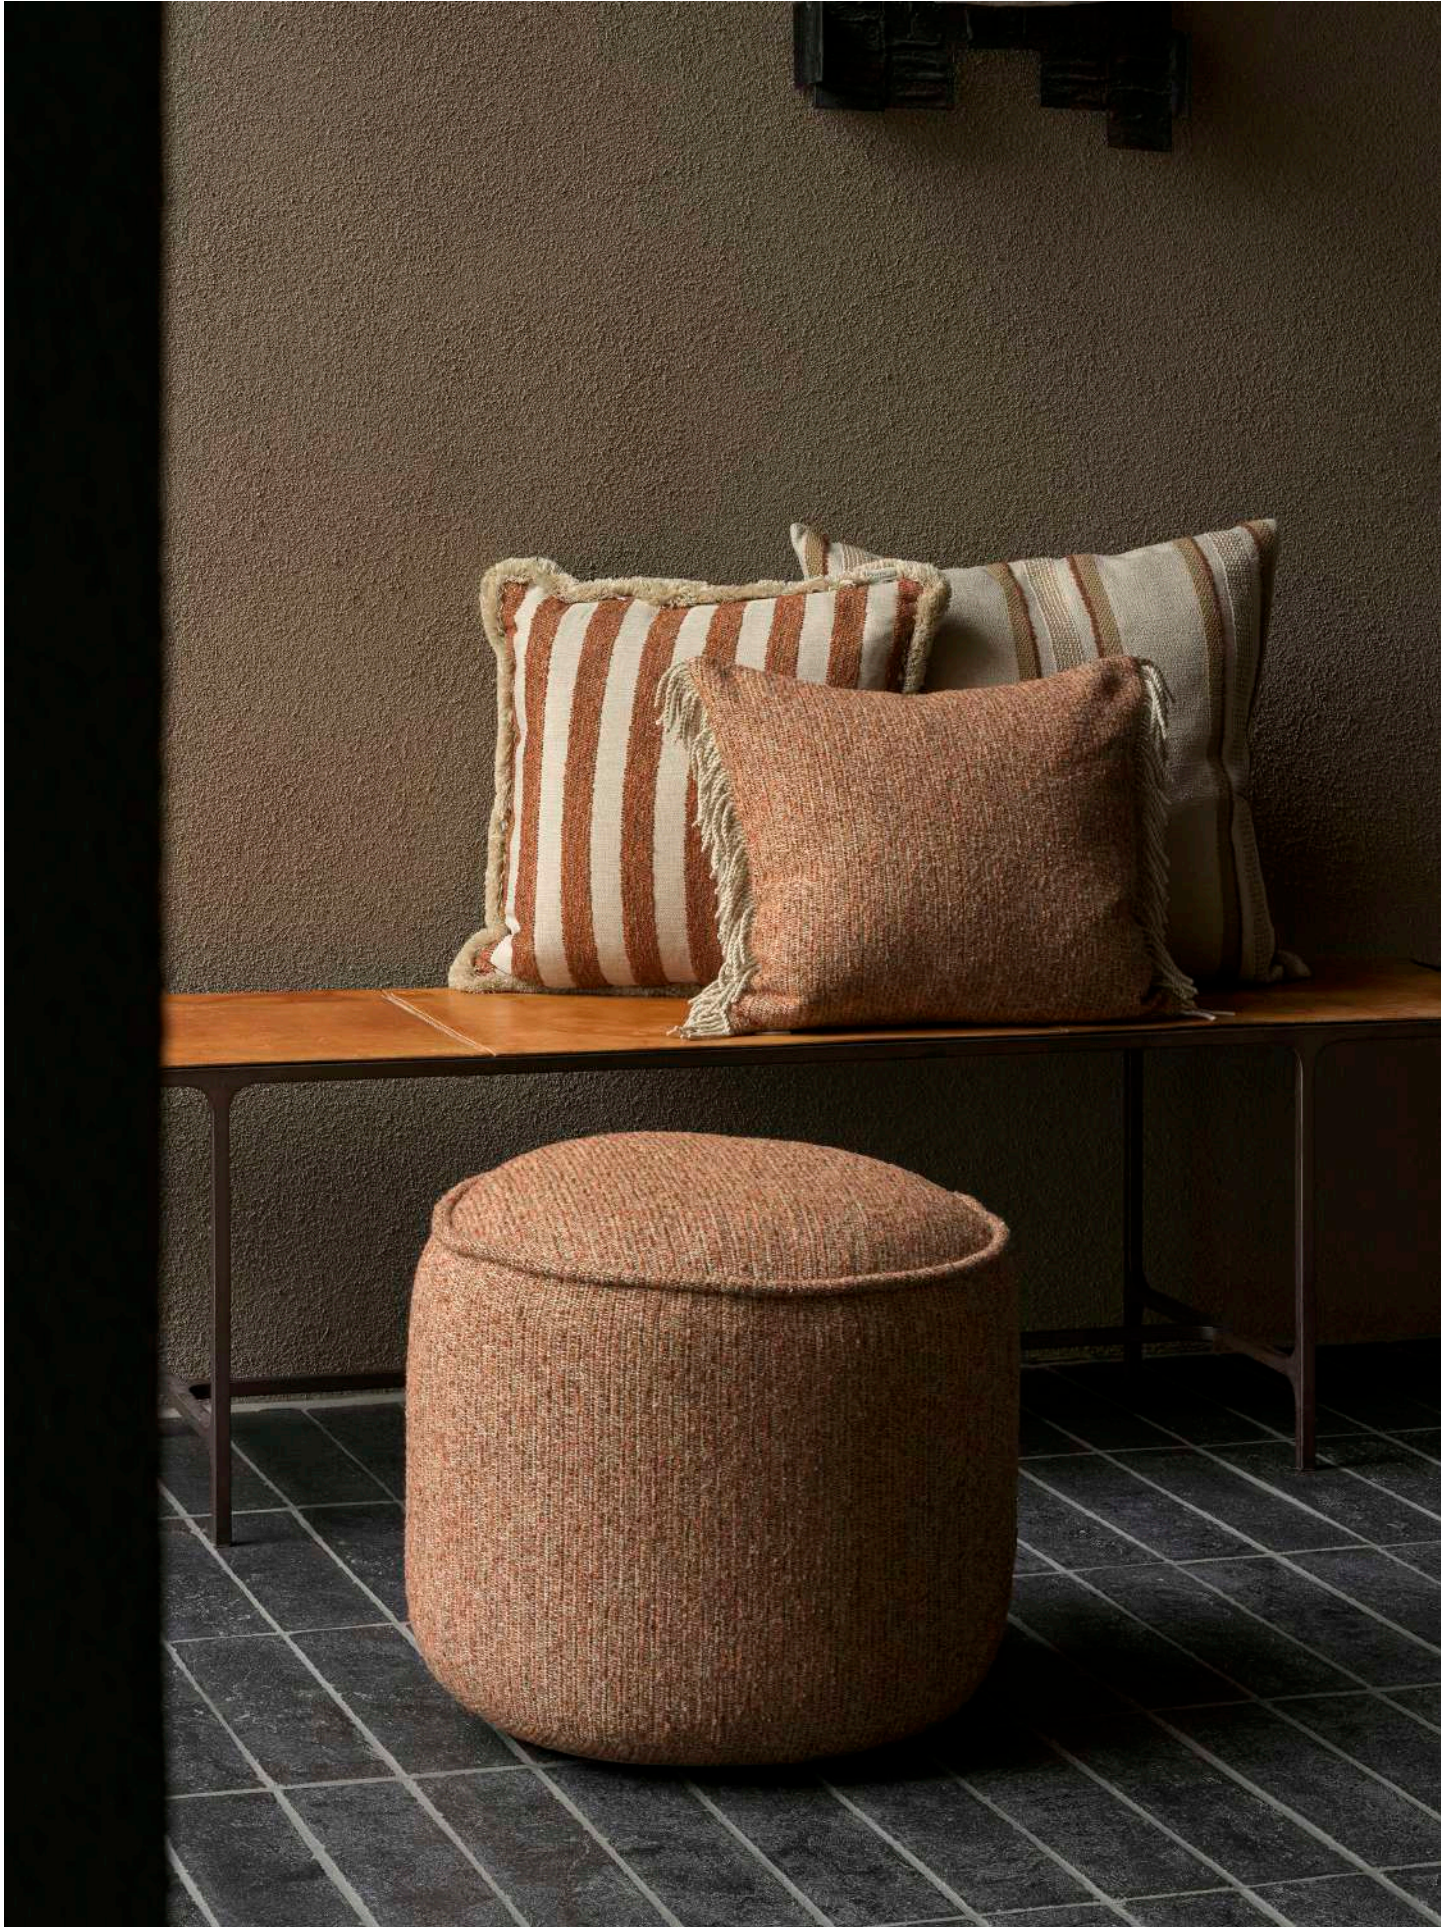

FEZ RUST M1111
100% POLYPROPYLENE

FEZ GREEN M1212
100% POLYPROPYLENE

RABAT OCHRE M0707
100% POLYPROPYLENE

RABAT RUST M0808
100% POLYPROPYLENE

RABAT GREEN M0909
100% POLYPROPYLENE

PRODUCT OVERVIEW

DINING CHAIRS - COUNTER & BAR STOOLS - LOUNGE CHAIRS - SOFAS - FOOTRESTS
SUNLOUNGERS - DINING TABLES - COFFEE TABLES - SIDE TABLES - ACCESSORIES