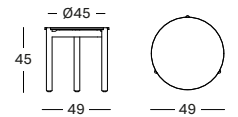

MATERIALS

untreated teak
ceramic

DIMENSIONS

45 cm H x Ø 45 cm

COLOURS

UNTREATED TEAK
FLINT CERAMIC

UNTREATED TEAK
SHARDS CERAMIC

UNTREATED TEAK
PORTLAND CERAMIC