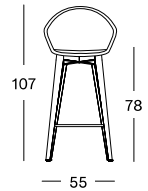

COLOURS

UNTREATED TEAK
OLD LACE

UNTREATED TEAK
BLACK

UNTREATED TEAK
MOCCA

EDGARD BAR STOOL STEEL BASE

MATERIALS

aluminium and polyethylene wicker seat
black epoxy and powder coated steel base

COLOURS

BLACK
OLD LACE

BLACK
BLACK

BLACK
MOCCA