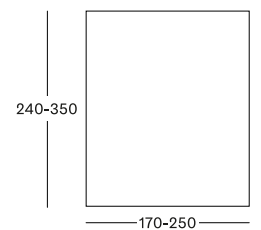

250 cm x 350 cm

COLOURS

SAND

GREY

SAYA PLANT POT ROUND

MATERIALS

Terracotta

DIMENSIONS