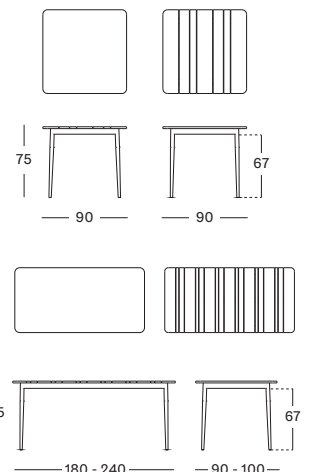

DIMENSIONS

90 x 90 cm
180 x 90 cm
240 x 100 cm

COLOURS

see website

LEO

The comfortable seating of the tub chair, the laid-back shape of the sofa, and the playful weaving turn it into a real eye catcher.

LOUNGE CHAIR - LOUNGE SOFA - MODULAR SOFA
SIDE TABLE - COFFEE TABLE - DINING CHAIR - DINING TABLE