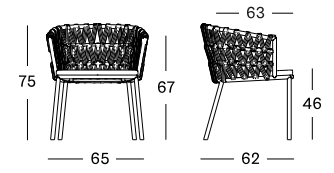

LEO DINING TABLE 90x90

MATERIALS

powder coated aluminium
untreated teak top

DIMENSIONS

90 x 90 cm

COLOUR

LAVA ALUMINIUM
UNTREATED TEAK