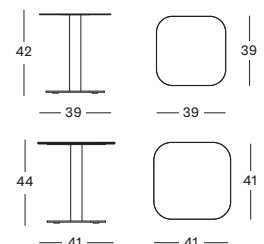

31 cm H x 127 cm x 43 cm (aluminium top)
31 cm H x 129 cm x 45 cm (ceramic top)

COLOURS

FOSSIL GREY
FLINT CERAMIC

DUNE WHITE
PORTLAND CERAMIC

DUNE WHITE
SHARDS CERAMIC

KODO SIDE TABLE

MATERIALS

powder coated aluminium base
powder coated aluminium or ceramic top

DIMENSIONS

42 cm H x 39 cm x 39 cm (aluminium top)
44 cm H x 41 cm x 41 cm (ceramic top)

COLOURS

FOSSIL GREY
FLINT CERAMIC

DUNE WHITE
PORTLAND CERAMIC

DUNE WHITE
SHARDS CERAMIC

KODO BAR STOOL

MATERIALS

aluminium base
aluminium or ceramic top

DIMENSIONS

102 cm H x Ø 75 cm (aluminium top)

103 cm H x Ø 75 cm (ceramic top)

COLOURS

DUNE WHITE
PORTLAND CERAMIC

DUNE WHITE
SHARDS CERAMIC

DUNE WHITE
FLINT CERAMIC