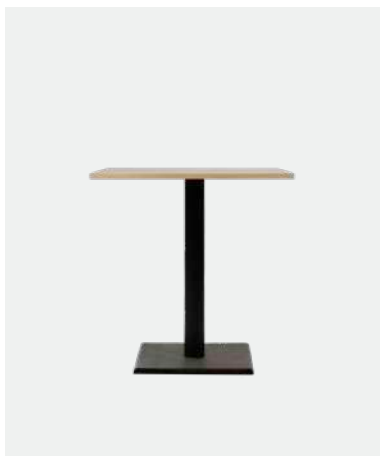

QUADRO BISTRO TABLE

MATERIALS

black powder coated steel base
untreated teak or hpl top

DIMENSIONS

75 cm H x 70 cm x 70 cm (hpl)
76 cm H x 70 cm x 70 cm (teak)

COLOURS