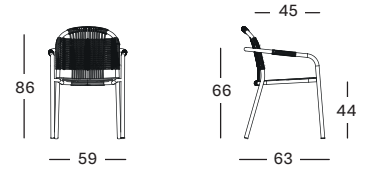

CLEO LOUNGE CHAIR

MATERIALS

polypropylene rope
powder coated aluminium frame

CUSHIONS

3 cm quick dry foam

COLOUR

DUNE WHITE/
DUNE WHITE   FOSSIL GREY/
MISTY DOTS   SAGE GREEN/
MISTY DOTS