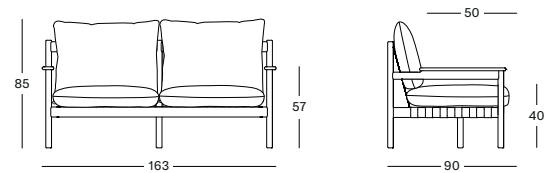

ODA LOUNGE SOFA 3S

MATERIALS

untreated teak
polypropylene straps

CUSHIONS

seat 14 cm quick dry foam
back polyester fibre filling

COLOURS

UNTREATED TEAK
FLAX STRAP