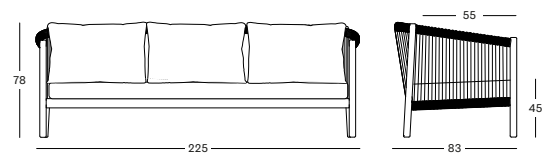

LENTO COFFEE AND SIDE TABLES

MATERIALS

untreated teak and aluminium frame
ceramic top

DIMENSIONS

44 cm H x Ø 45 cm
34 cm H x Ø 68 cm
29 cm H x Ø 90 cm

COLOURS

UNTREATED TEAK
PORTLAND CERAMIC

LENTO MODULAR CORNER RIGHT