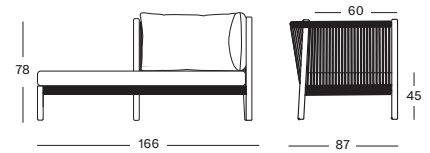

LENTO MODULAR OTTOMAN

MATERIALS

untreated teak
polypropylene rope

CUSHIONS

seat 12 cm quick dry foam

COLOURS

UNTREATED TEAK
ANTHRACITE ROPE