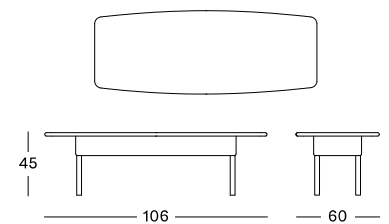

MATERIALS

powder coated aluminium frame
 outdoor treated Lloyd Loom weave
 glass (optional)

DIMENSIONS

45 cm H x 60 cm x 106 cm

LOOM COLOURS

see page 197

DOVILE SIDE TABLE

MATERIALS