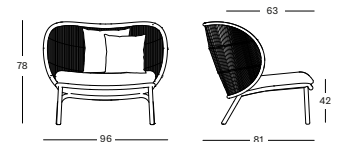

CUSHIONS

seat 12 cm quick dry foam
deco 1x (50x50), 1x (40x40)

COLOURS

FOSSIL GREY

DUNE WHITE

RUST
CINNAMON

KODO COCOON

MATERIALS