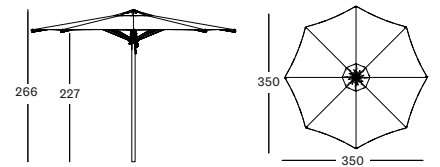

MATERIALS

frame in clear varnished eucalyptus
 canopy in fabric
 powder coated steel plate with zinc plating
 black swivel castors with lock

DIMENSIONS

266 cm H x 350 cm x 350 cm

COLOURS

see page 174

COFFEE & SIDE TABLES