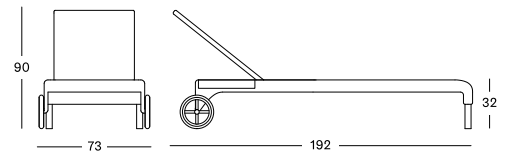

SAFI SUNLOUNGER WITH ARMS

MATERIALS

powder coated aluminium frame
polyethylene wicker

CUSHION

3 cm polyether foam

COLOUR

OLD LACE