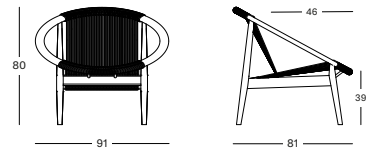

ANTON SIDE & COFFEE TABLE

MATERIALS

untreated teak

DIMENSIONS

40,5 cm H x Ø 40 cm

34,5 cm H x Ø 70 cm

COLOURS

UNTREATED TEAK

NOA DINING TABLE

MATERIALS

untreated teak
powder coated aluminium connection

DIMENSIONS

75 cm H x Ø 90 cm

75 cm H x Ø 132 cm

75 cm H x Ø 150 cm

COLOUR