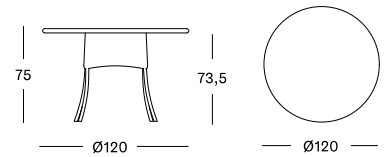

SAFI SUNLOUNGER

MATERIALS

powder coated aluminium frame
polyethylene wicker

CUSHION

3 cm polyether foam

COLOUR

OLD LACE