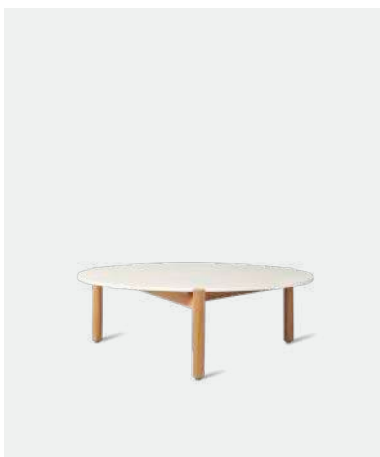

ODA COFFEE TABLE DIA 68

MATERIALS

untreated teak
ceramic

DIMENSIONS

35 cm H x Ø 68 cm

COLOURS

UNTREATED TEAK
FLINT CERAMIC

UNTREATED TEAK
SHARDS CERAMIC

UNTREATED TEAK
PORTLAND CERAMIC

ODA COFFEE TABLE DIA 90

MATERIALS

untreated teak
ceramic

DIMENSIONS

30 cm H x Ø 90

COLOURS

UNTREATED TEAK
FLINT CERAMIC