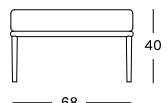

LEO MODULAR CORNER LEFT

MATERIALS

powder coated aluminium
acrylic rope

CUSHIONS

seat 12 cm quick dry foam
back polyester fibre filling + deco 1x (50x50), 1x (40x40)

COLOUR

LAVA ALUMINIUM
LAVA ROPE

LEO MODULAR CORNER RIGHT

MATERIALS

powder coated aluminium
acrylic rope

CUSHIONS

seat 12 cm quick dry foam
back polyester fibre filling + deco 1x (50x50), 1x (40x40)

COLOUR

LAVA ALUMINIUM
LAVA ROPE

LEO MODULAR CENTER

MATERIALS

powder coated aluminium
acrylic rope

CUSHIONS

seat 12 cm quick dry foam
back polyester fibre filling

COLOUR

LAVA ALUMINIUM
LAVA ROPE

LEO MODULAR FOOTREST

MATERIALS

powder coated aluminium

CUSHION

seat 12 cm quick dry foam

COLOUR

LAVA ALUMINIUM