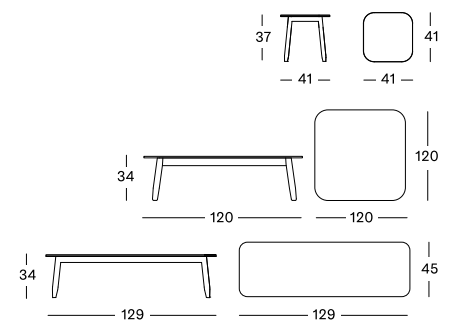

DAVID DINING ARMCHAIR

MATERIALS

stained brushed teak
polypropylene rope

CUSHION

4 cm quick dry foam

COLOURS

AGED TEAK

DAVID DINING TABLE

MATERIALS

stained brushed teak
ceramic top

DIMENSIONS

210 x 100 cm
280 x 106 cm

COLOURS

AGED TEAK
FLINT CERAMIC

DAVID ROUND COFFEE & SIDE TABLE

MATERIALS

stained brushed teak
ceramic top

DIMENSIONS

side table: 40 cm H x Ø 40 cm
coffee table: 34 cm H x Ø 68 cm

COLOURS

AGED TEAK
FLINT CERAMIC

DAVID COFFEE AND SIDE TABLE

MATERIALS

stained brushed teak
ceramic top

DIMENSIONS

side table: 41 x 41 cm
coffee table: 120 x 120 cm
coffee table: 129 x 45 cm

COLOURS

AGED TEAK
FLINT CERAMIC