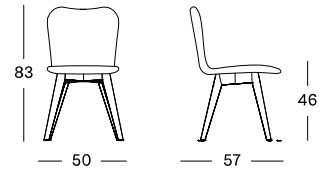

COLOURS

UNTREATED TEAK
OLD LACE

UNTREATED TEAK
BLACK

UNTREATED TEAK
MOCCA