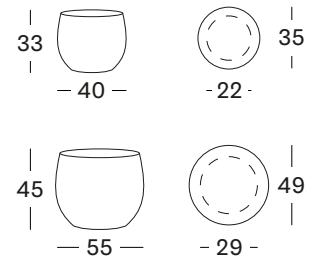

33 cm H x Ø 35 cm

45 cm H x Ø 49 cm

COLOURS

TERRACOTTA

SAYA PLANT POT OVAL

MATERIALS

Terracotta

DIMENSIONS