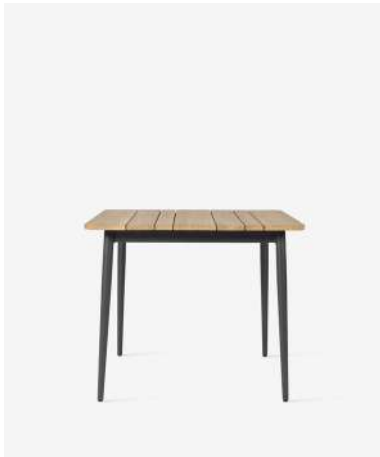

LEO DINING TABLE 90x90

MATERIALS

powder coated aluminium
untreated teak top

DIMENSIONS

90 x 90 cm

COLOUR

LAVA ALUMINIUM
UNTREATED TEAK