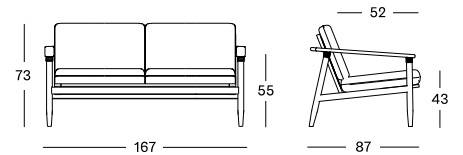

DAVID LOUNGE SOFA 2S

MATERIALS

stained brushed teak
polypropylene rope

CUSHIONS

seat 12 cm quick dry foam
back polyester fibre filling

COLOURS

AGED TEAK

DAVID LOUNGE SOFA 3S