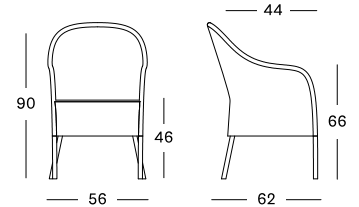

MONTE CARLO DINING CHAIR

MATERIALS

powder coated aluminium frame
outdoor treated Lloyd Loom weave

CUSHION

seat 4 cm polyether foam

LOOM COLOURS

see page 197