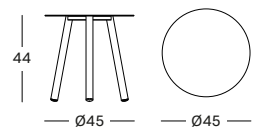

LILO COFFEE TABLE

MATERIALS

powder coated aluminium

COLOURS

MOSS

TERRACOTTA

BLACK

DUNE WHITE

FOSSIL GREY

RUST

TAUPE

SAGE GREEN