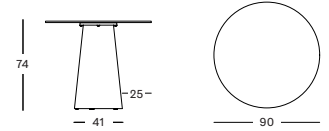

74 cm H x Ø 90 cm (aluminium top)
75 cm H x Ø 90 cm (ceramic top)

COLOURS

DUNE WHITE
PORTLAND CERAMIC

DUNE WHITE
SHARDS CERAMIC

DUNE WHITE
FLINT CERAMIC

SANDRO DINING TABLE ROUND

MATERIALS

powder coated aluminium base
ceramic top

DIMENSIONS

75 cm H x Ø 120 cm
75 cm H x Ø 150 cm

COLOURS

DUNE WHITE
PORTLAND CERAMIC

DUNE WHITE
SHARDS CERAMIC

DUNE WHITE
FLINT CERAMIC

SANDRO DINING TABLE RECTANGULAR

MATERIALS

powder coated aluminium base
ceramic top

DIMENSIONS

75 cm H x 240 cm x 120 cm
75 cm H x 280 cm x 120 cm

COLOURS

DUNE WHITE
PORTLAND CERAMIC

DUNE WHITE
SHARDS CERAMIC

DUNE WHITE
FLINT CERAMIC

SANDRO BAR TABLE