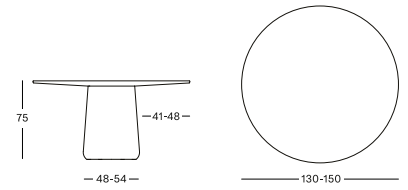

MATERIALS

speckled cement

DIMENSIONS

75 cm H x Ø 130 cm

75 cm H x Ø 150 cm

COLOURS

SALT WHITE

MISTRAL DINING TABLE salt white
SWEEP DINING CHAIR rust | cinnamon