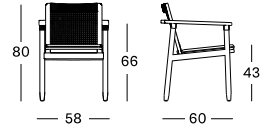

DAVID DINING TABLE

MATERIALS

stained brushed teak
ceramic top

DIMENSIONS

210 x 100 cm
280 x 106 cm

COLOURS

AGED TEAK
FLINT CERAMIC