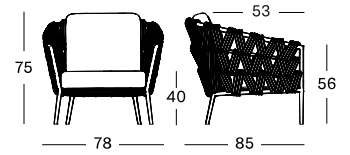

LEO LOUNGE SOFA

MATERIALS

powder coated aluminium
acrylic rope

CUSHIONS

seat 12 cm quick dry foam
back polyester fibre filling

COLOUR

LAVA ALUMINIUM
LAVA ROPE