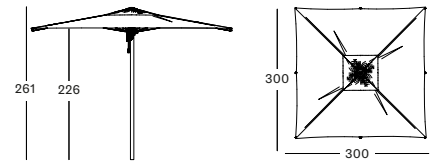

MATERIALS

frame in clear varnished eucalyptus
 canopy in fabric
 powder coated steel plate with zinc plating
 black swivel castors with lock

DIMENSIONS

261 cm H x 300 cm x 300 cm

COLOURS

see page 174

FLORENCE PARASOL DIA 350