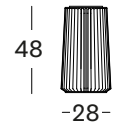

MAYA LAMP SMALL

MATERIALS

repurposed teak slats
casted aluminium frame
solar-powered LED module

DIMENSIONS

34 cm H x Ø 27 cm

COLOURS

UNTREATED TEAK
BLACK ALUMINIUM

MAYA LAMP LARGE

MATERIALS

repurposed teak slats
casted aluminium frame
solar-powered LED module

DIMENSIONS

48 cm H x Ø 28 cm

COLOURS

UNTREATED TEAK
BLACK ALUMINIUM