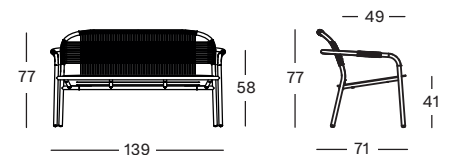

MAX DINING TABLE

MATERIALS

powder coated aluminium frame in black, fossil grey, dune white
untreated teak top, ceramic top or black hpl top (90 x 90 cm)

DIMENSIONS

90 x 90 cm
180 x 90 cm
240 x 100 cm

COLOURS

see website