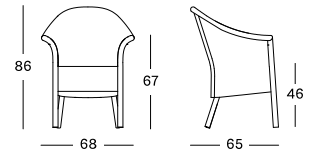

MIA DINING CHAIR

MATERIALS

aluminium frame
polyethylene wicker

CUSHIONS

4 cm polyether foam

COLOURS

OLD LACE

KENZO DINING CHAIR

MATERIALS

aluminium frame
polyethylene wicker

CUSHIONS

4 cm polyether foam

COLOURS

OLD LACE