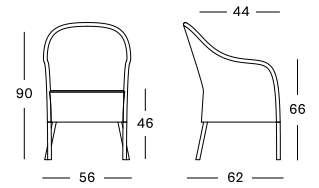

KENZO DINING CHAIR

MATERIALS

aluminium frame
polyethylene wicker

CUSHIONS

4 cm polyether foam

COLOURS

OLD LACE