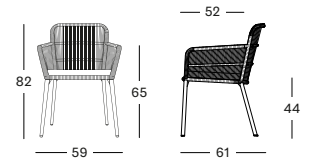

AKARI LOUNGE CHAIR

MATERIALS

powder coated aluminium
acrylic rope

CUSHION

seat 12 cm quick dry foam
back polyester fibre filling

COLOURS

DUNE WHITE
FLAX ROPE