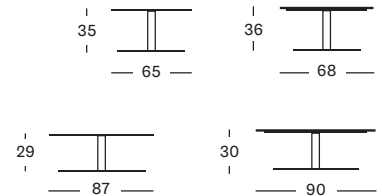

COLOURS

FOSSIL GREY
FLINT CERAMIC

DUNE WHITE
PORTLAND CERAMIC

DUNE WHITE
SHARDS CERAMIC