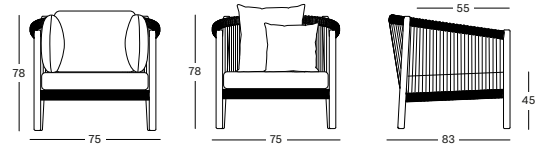

LENTO LOUNGE SOFA 2,5S

MATERIALS

untreated teak
polypropylene rope

CUSHIONS

seat 12 cm quick dry foam
back polyester fibre filling

COLOURS

UNTREATED TEAK
ANTHRACITE ROPE