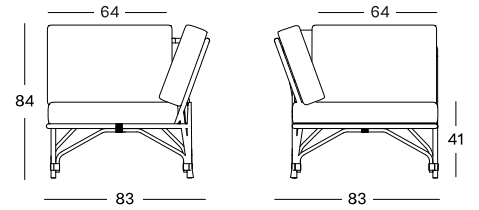

LUCY MODULAR CENTER

MATERIALS

powder coated aluminium
polyethylene fibre

CUSHIONS

seat 12 cm quick dry foam
back polyester fibre

COLOUR

OFF WHITE