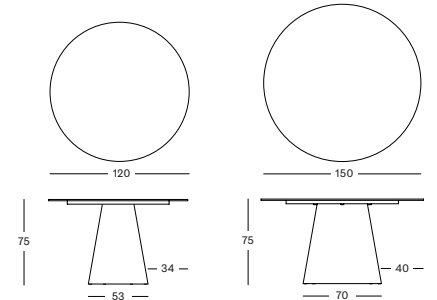

74 cm H x Ø 90 cm (aluminium top)
75 cm H x Ø 90 cm (ceramic top)

COLOURS

DUNE WHITE
PORTLAND CERAMIC

DUNE WHITE
SHARDS CERAMIC

DUNE WHITE
FLINT CERAMIC

SANDRO DINING TABLE ROUND

MATERIALS

powder coated aluminium base
ceramic top

DIMENSIONS

75 cm H x Ø 120 cm
75 cm H x Ø 150 cm

COLOURS

DUNE WHITE
PORTLAND CERAMIC

DUNE WHITE
SHARDS CERAMIC

DUNE WHITE
FLINT CERAMIC

SANDRO DINING TABLE RECTANGULAR

MATERIALS

powder coated aluminium base
ceramic top

DIMENSIONS

75 cm H x 240 cm x 120 cm
75 cm H x 280 cm x 120 cm

COLOURS

DUNE WHITE
PORTLAND CERAMIC

DUNE WHITE
SHARDS CERAMIC

DUNE WHITE
FLINT CERAMIC

SANDRO BAR TABLE

MATERIALS

powder coated aluminium base
powder coated aluminium or ceramic top

DIMENSIONS

102 cm H x Ø 75 cm (aluminium top)
103 cm H x Ø 75 cm (ceramic top)

COLOURS

DUNE WHITE
PORTLAND CERAMIC

DUNE WHITE
SHARDS CERAMIC