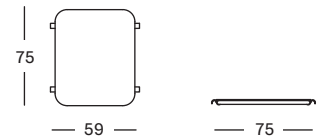

powder coated aluminium

DIMENSIONS

75 x 59 cm

75 x 75 cm

COLOURS

DUNE WHITE

KODO SUNLOUNGER

MATERIALS

powder coated aluminium base
powder coated aluminium or ceramic top

DIMENSIONS

43 cm H x Ø 37 cm (aluminium top)
44 cm H x Ø 40 cm (ceramic top)

COLOURS

FOSSIL GREY
FLINT CERAMIC

DUNE WHITE
PORTLAND CERAMIC