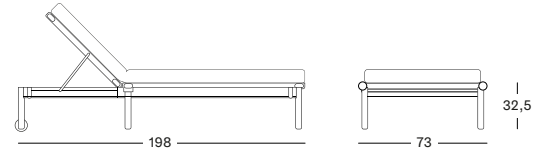

ODA DINING ARMCHAIR
RONDA BISTRO TABLE untreated teak