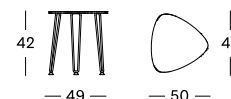

black epoxy and powder coated steel
black hpl

DIMENSIONS

50 x 49 x 42 cm

COLOURS

BLACK HPL

ROZY COFFEE TABLE

MATERIALS

black epoxy and powder coated steel
black hpl