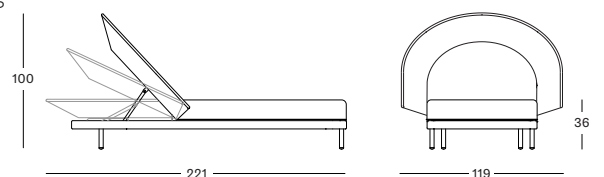

WICKED LOUNGE CHAIR

MATERIALS

powder coated aluminium
polyethylene wicker

CUSHIONS

seat 10 cm quick dry foam
deco 1 x (40x40)

COLOURS

BLACK
TAUPE

WHITE
NATURAL

TERRACOTTA
NATURAL

WICKED LOUNGE SOFA 2S

MATERIALS

powder coated aluminium
polyethylene wicker

CUSHIONS

seat 10 cm quick dry foam
deco 2x (45x50), 3x (40x40)

COLOURS

BLACK
TAUPE

WHITE
NATURAL

TERRACOTTA
NATURAL

WICKED LOUNGE SOFA 3S

MATERIALS

powder coated aluminium
polyethylene wicker

CUSHIONS

seat 10 cm quick dry foam
deco 3x (45x50), 2x (40x40)

COLOURS

BLACK
TAUPE

WHITE
NATURAL

TERRACOTTA
NATURAL

WICKED SUNLOUNGER

MATERIALS

powder coated aluminium
polyethylene wicker

CUSHIONS

seat 10 cm quick dry foam + padding
back 3 cm quick dry foam + padding

COLOURS

TERRACOTTA
NATURAL