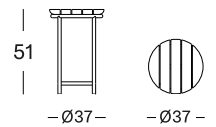

WICKED DINING CHAIR

MATERIALS

powder coated aluminium
polyethylene wicker

CUSHIONS

2 cm polyether foam

COLOURS

BLACK
TAUPE

WHITE
NATURAL

TERRACOTTA
NATURAL

WICKED DINING TABLE

MATERIALS

powder coated aluminium
untreated teak

DIMENSIONS

200 x 90 cm
250 x 90 cm

COLOURS

BLACK ALUMINIUM
UNTREATED TEAK

WHITE ALUMINIUM
UNTREATED TEAK

WICKED SIDE TABLE

MATERIALS

powder coated aluminium
untreated teak

DIMENSIONS

51 cm H x Ø 37 cm

COLOURS

BLACK ALUMINIUM
UNTREATED TEAK

WHITE ALUMINIUM
UNTREATED TEAK

TERRACOTTA
UNTREATED TEAK

WICKED COFFEE TABLE

MATERIALS

powder coated aluminium
untreated teak

DIMENSIONS

38 cm H x 123 cm x 55 cm

COLOURS

BLACK ALUMINIUM
UNTREATED TEAK

WHITE ALUMINIUM
UNTREATED TEAK

TERRACOTTA
UNTREATED TEAK