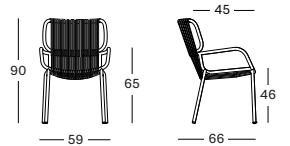

RIBBON LOUNGE CHAIR

MATERIALS

flat polypropylene rope
powder coated aluminium

CUSHIONS

seat 2 cm quick dry foam

COLOURS

TAUPE
SAND

MOSS
DARK GREEN