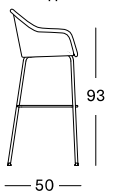

BLACK
OLD LACE

BLACK
BLACK

BLACK
MOCCA

MATTEO DINING TABLE

MATERIALS

powder coated aluminium legs
untreated teak top

DIMENSIONS

215 x 100 cm
285 x 100 cm