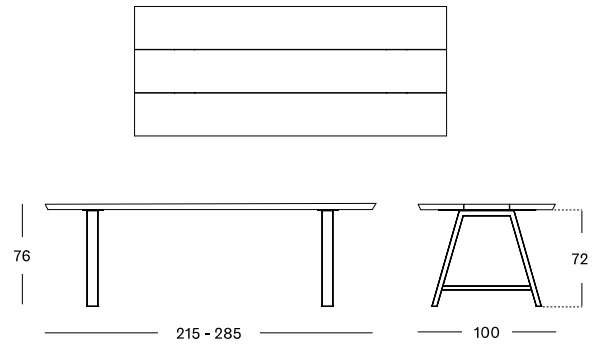

COLOURS

BLACK ALUMINIUM
UNTREATED TEAK

DUNE WHITE ALUMINIUM
UNTREATED TEAK

MATTEO BENCH

MATERIALS

powder coated aluminium legs
untreated teak seat

DIMENSIONS

195 x 40 cm
265 x 40 cm

COLOURS

BLACK ALUMINIUM
UNTREATED TEAK

DUNE WHITE ALUMINIUM
UNTREATED TEAK