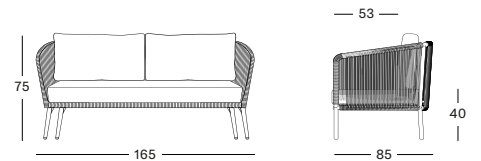

AKARI LOUNGE SOFA 3S

MATERIALS

powder coated aluminium
acrylic rope

CUSHIONS

seat 12 cm quick dry foam
back polyester fibre filling

COLOURS

DUNE WHITE
FLAX ROPE