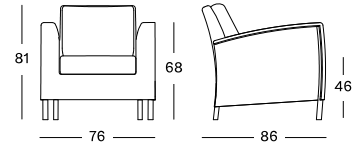

SAFI LOUNGE SOFA 2S

MATERIALS

powder coated aluminium frame
polyethylene wicker

CUSHION

seat 12 cm quick dry foam
back polyester fibre

COLOUR

OLD LACE