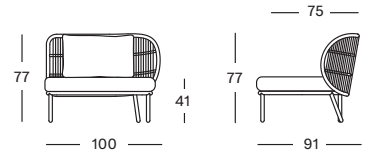

KODO MODULAR 2 SEATER LEFT

MATERIALS

powder coated aluminium
polypropylene rope

CUSHIONS

seat 14 cm quick dry foam
back polyester fibre filling

COLOURS

DUNE WHITE