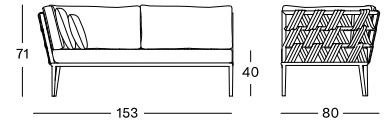

LEO MODULAR CENTER

MATERIALS

powder coated aluminium
acrylic rope

CUSHIONS

seat 12 cm quick dry foam
back polyester fibre filling

COLOUR

LAVA ALUMINIUM
LAVA ROPE