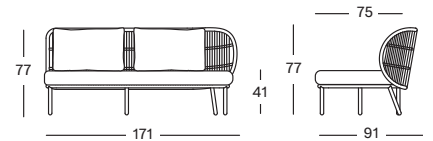

KODO MODULAR CHAISE LONGUE LEFT

MATERIALS

powder coated aluminium
polypropylene rope

CUSHION

seat 14 cm quick dry foam
back polyester fibre filling

COLOURS

DUNE WHITE