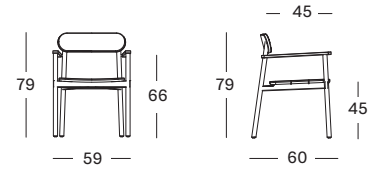

MONA DINING CHAIR TEAK

MATERIALS

polyethylene wicker seat
untreated teak base

CUSHIONS

2 cm polyether foam

COLOUR

UNTREATED TEAK
OLD LACE WICKER