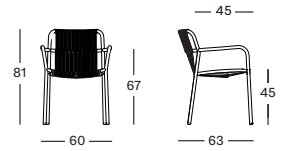

RIBBON DINING CHAIR

MATERIALS

flat polypropylene rope
powder coated aluminium

CUSHIONS

seat 2 cm quick dry foam

COLOURS

TAUPE
SAND

MOSS
DARK GREEN