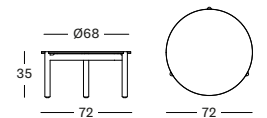

ODA COFFEE TABLE DIA 68

MATERIALS

untreated teak
ceramic

DIMENSIONS

35 cm H x Ø 68 cm

COLOURS

UNTREATED TEAK
FLINT CERAMIC

UNTREATED TEAK
SHARDS CERAMIC

UNTREATED TEAK
PORTLAND CERAMIC

ODA COFFEE TABLE DIA 90

MATERIALS

untreated teak
ceramic

DIMENSIONS

30 cm H x Ø 90

COLOURS

UNTREATED TEAK
FLINT CERAMIC