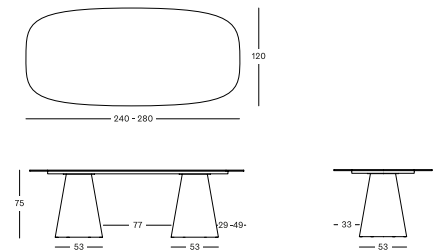

DIMENSIONS

75 cm H x Ø 120 cm
75 cm H x Ø 150 cm

COLOURS

DUNE WHITE
PORTLAND CERAMIC

DUNE WHITE
SHARDS CERAMIC

DUNE WHITE
FLINT CERAMIC

SANDRO DINING TABLE RECTANGULAR

MATERIALS

powder coated aluminium base
ceramic top

DIMENSIONS

75 cm H x 240 cm x 120 cm
75 cm H x 280 cm x 120 cm

COLOURS

DUNE WHITE
PORTLAND CERAMIC

DUNE WHITE
SHARDS CERAMIC

DUNE WHITE
FLINT CERAMIC

SANDRO BAR TABLE

MATERIALS

powder coated aluminium base
powder coated aluminium or ceramic top

DIMENSIONS

102 cm H x Ø 75 cm (aluminium top)
103 cm H x Ø 75 cm (ceramic top)

COLOURS

DUNE WHITE
PORTLAND CERAMIC

DUNE WHITE
SHARDS CERAMIC