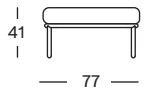

KODO MODULAR CONNECTING SIDE TABLE

MATERIALS

powder coated aluminium

DIMENSIONS

75 x 59 cm

75 x 75 cm

COLOURS

DUNE WHITE