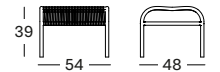

LOOP SOFA

MATERIALS

powder coated aluminium

- polyethylene fibre (black)
- polypropylene rope (other colours)

COLOURS

BLACK

TAUPE

DUNE WHITE

RUST