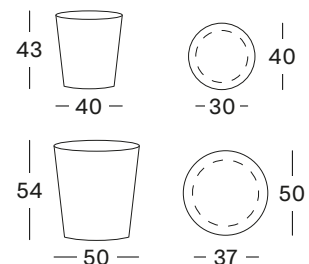

SAYA PLANT POT ROUND

MATERIALS

Terracotta

DIMENSIONS

33 cm H x Ø 35 cm

45 cm H x Ø 49 cm

COLOURS

TERRACOTTA

SAYA PLANT POT OVAL

MATERIALS

Terracotta

DIMENSIONS

50 cm H x Ø 45 cm

63 cm H x Ø 55 cm

COLOURS

TERRACOTTA

SAYA PLANT POT CONIC

MATERIALS

Terracotta

DIMENSIONS

43 cm H x Ø 40 cm

54 cm H x Ø 50 cm

COLOURS

TERRACOTTA