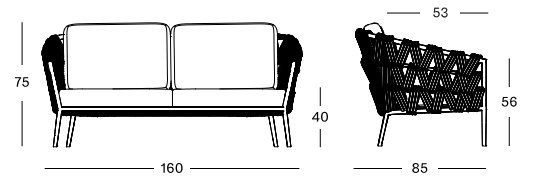

LEO COFFEE AND SIDE TABLES

MATERIALS

powder coated aluminium

DIMENSIONS

48 cm H x Ø 45 cm
32 cm H x Ø 60 cm
38 cm H x Ø 70 cm

COLOUR