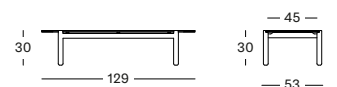

COLOURS

UNTREATED TEAK
FLINT CERAMIC

UNTREATED TEAK
SHARDS CERAMIC

UNTREATED TEAK
PORTLAND CERAMIC