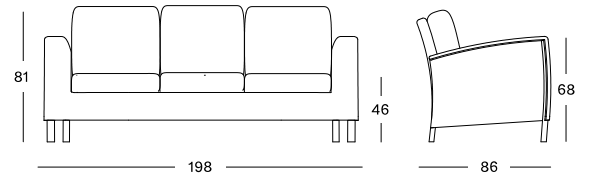

SAFI SIDE TABLE

MATERIALS

powder coated aluminium frame
polyethylene wicker
glass (optional)

DIMENSIONS

60 x 60 cm

COLOUR

OLD LACE