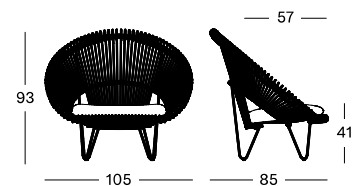

ROXANNE DINING CHAIR

MATERIALS

aluminium and polyethylene wicker seat
black epoxy and powder coated steel base

CUSHIONS

seat 2 cm polyether foam

COLOURS

ROXY DINING CHAIR

MATERIALS

aluminium and polyethylene wicker seat
black epoxy and powder coated steel base

CUSHIONS

seat 2 cm polyether foam

COLOURS

ROY LAZY CHAIR

MATERIALS

aluminium and polyethylene wicker seat
black epoxy and powder coated steel base

CUSHIONS

seat 2 cm polyether foam

COLOURS

ROY COCOON

MATERIALS

aluminium and polyethylene wicker seat
black epoxy and powder coated steel base

CUSHIONS

seat 8 cm quick dry foam

COLOURS