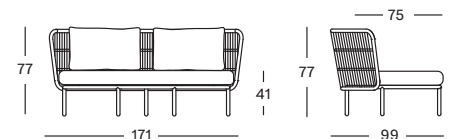

KODO MODULAR 1 SEATER LEFT

MATERIALS

powder coated aluminium
polypropylene rope

CUSHION

seat 14 cm quick dry foam
back polyester fibre filling

COLOURS

DUNE WHITE

KODO MODULAR 2 SEATER LEFT

MATERIALS

powder coated aluminium
polypropylene rope

CUSHIONS

seat 14 cm quick dry foam
back polyester fibre filling

COLOURS

DUNE WHITE

KODO MODULAR CHAISE LONGUE LEFT

MATERIALS

powder coated aluminium
polypropylene rope

CUSHION

seat 14 cm quick dry foam
back polyester fibre filling

COLOURS

DUNE WHITE

KODO MODULAR CORNER

MATERIALS

powder coated aluminium
polypropylene rope

CUSHIONS

seat 14 cm quick dry foam
back polyester fibre filling

COLOURS

DUNE WHITE