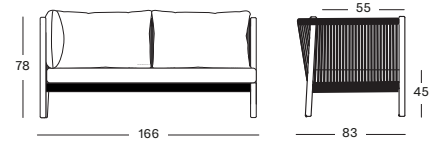

LENTO MODULAR CORNER LEFT

MATERIALS

untreated teak
polypropylene rope

CUSHIONS

seat 12 cm quick dry foam
back polyester fibre filling

COLOURS

UNTREATED TEAK
ANTHRACITE ROPE