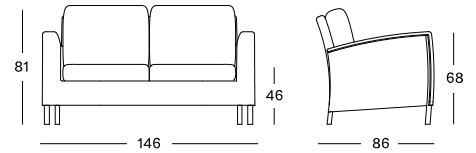

SAFI LOUNGE SOFA 3S

MATERIALS

powder coated aluminium frame
polyethylene wicker

CUSHION

seat 12 cm quick dry foam
back polyester fibre

COLOUR

OLD LACE