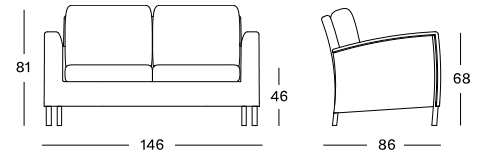

DOVILE LOUNGE SOFA 3S

MATERIALS

powder coated aluminium frame
outdoor treated Lloyd Loom weave

CUSHIONS

seat 12 cm high resilience foam
back polyester fibre

LOOM COLOURS

see page 197