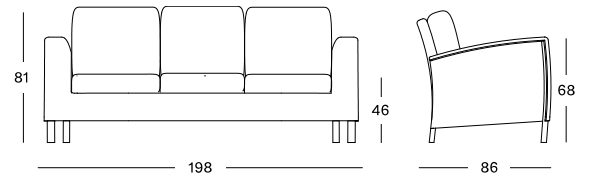

DOVILE LOUNGE CHAIR

MATERIALS

powder coated aluminium frame
outdoor treated Lloyd Loom weave

CUSHIONS

seat 12 cm high resilience foam
back polyester fibre

LOOM COLOURS

see page 197

DOVILE LOUNGE SOFA 2S

MATERIALS

powder coated aluminium frame
outdoor treated Lloyd Loom weave

CUSHIONS

seat 12 cm high resilience foam
back polyester fibre

LOOM COLOURS

see page 197

DOVILE LOUNGE SOFA 3S

MATERIALS

powder coated aluminium frame
outdoor treated Lloyd Loom weave

CUSHIONS

seat 12 cm high resilience foam
back polyester fibre

LOOM COLOURS

see page 197