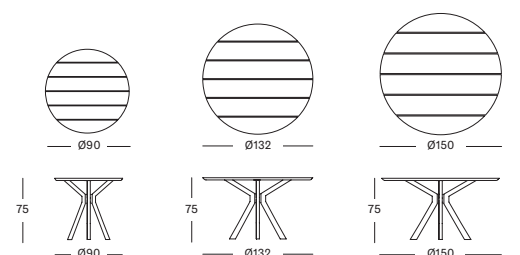

FRIDA DINING CHAIR

MATERIALS

untreated teak
polypropylene rope

CUSHION

2 cm polyether foam

COLOURS

UNTREATED TEAK
ANTHRACITE ROPE

UNTREATED TEAK
DUNE WHITE ROPE

UNTREATED TEAK
DARK GREEN ROPE

FRIDA LOUNGE CHAIR

MATERIALS

untreated teak or brushed black teak
polypropylene rope

CUSHION

2 cm polyether foam

COLOURS

UNTREATED TEAK
ANTHRACITE ROPE

UNTREATED TEAK
DUNE WHITE ROPE

UNTREATED TEAK
DARK GREEN ROPE

BRUSHED BLACK
ONYX ROPE

ANTON SIDE & COFFEE TABLE

MATERIALS

untreated teak

DIMENSIONS

40,5 cm H x Ø 40 cm

34,5 cm H x Ø 70 cm

COLOURS

UNTREATED TEAK

NOA DINING TABLE

MATERIALS

untreated teak
powder coated aluminium connection

DIMENSIONS

75 cm H x Ø 90 cm

75 cm H x Ø 132 cm

75 cm H x Ø 150 cm

COLOUR

UNTREATED TEAK