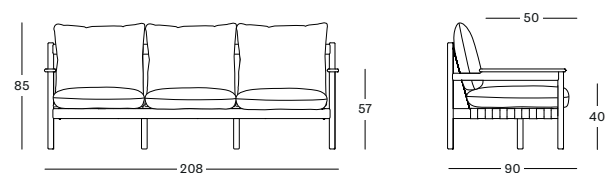

ODA DINING CHAIR

MATERIALS

untreated teak
polypropylene straps

CUSHION

seat 3 cm quick dry foam
back polyester fibre filling

COLOURS

UNTREATED TEAK
FLAX STRAP

ODA LOUNGE CHAIR

MATERIALS

untreated teak
polypropylene straps

CUSHION

seat 14 cm quick dry foam
back polyester fibre filling

COLOURS

UNTREATED TEAK
FLAX STRAP

ODA LOUNGE SOFA 2,5S

MATERIALS

untreated teak
polypropylene straps

CUSHIONS

seat 14 cm quick dry foam
back polyester fibre filling

COLOURS

UNTREATED TEAK
FLAX STRAP

ODA LOUNGE SOFA 3S

MATERIALS

untreated teak
polypropylene straps

CUSHIONS

seat 14 cm quick dry foam
back polyester fibre filling

COLOURS

UNTREATED TEAK
FLAX STRAP