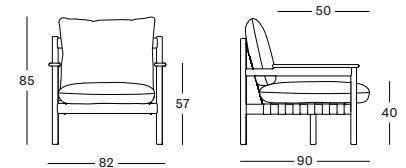

ODA LOUNGE SOFA 2,5S

MATERIALS

untreated teak
polypropylene straps

CUSHIONS

seat 14 cm quick dry foam
back polyester fibre filling

COLOURS

UNTREATED TEAK
FLAX STRAP