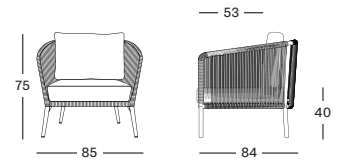

AKARI LOUNGE SOFA 2,5S

MATERIALS

powder coated aluminium
acrylic rope

CUSHIONS

seat 12 cm quick dry foam
back polyester fibre filling

COLOURS

DUNE WHITE
FLAX ROPE