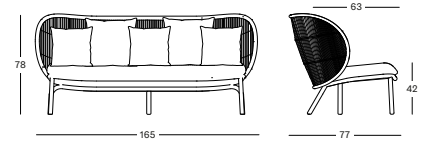

KODO LOUNGE SOFA

MATERIALS

powder coated aluminium
polypropylene rope

CUSHIONS

seat 12 cm quick dry foam
deco 2x (50x50), 3x (40x40)

COLOURS

FOSSIL GREY

DUNE WHITE

RUST CINNAMON

KODO ROCKING CHAIR

MATERIALS

powder coated aluminium and teak slats
polypropylene rope

CUSHIONS

- seat 12 cm quick dry foam + deco 1x (60 x 60), 2x (40 x 40)
- seat 12 cm quick dry foam + back polyester fibre filling and deco 1x (35x50)

COLOURS

FOSSIL GREY

DUNE WHITE

RUST CINNAMON

KODO DAYBED

MATERIALS

powder coated aluminium
polypropylene rope

CUSHIONS

seat 12 cm quick dry foam
deco 2x (60x60), 3x (50x50), 2x (40x40)

COLOURS

FOSSIL GREY

DUNE WHITE

KODO DINING TABLE

MATERIALS

powder coated aluminium
ceramic top

DIMENSIONS

210 x 100 cm
280 x 106 cm

COLOURS

FOSSIL GREY
FLINT CERAMIC

DUNE WHITE
PORTLAND CERAMIC

DUNE WHITE
SHARDS CERAMIC