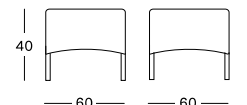

powder coated aluminium frame
polyethylene wicker
glass (optional)

DIMENSIONS

60 x 60 cm

COLOUR

OLD LACE

KENZO DINING CHAIR old lace

MIA DINING CHAIR

MATERIALS