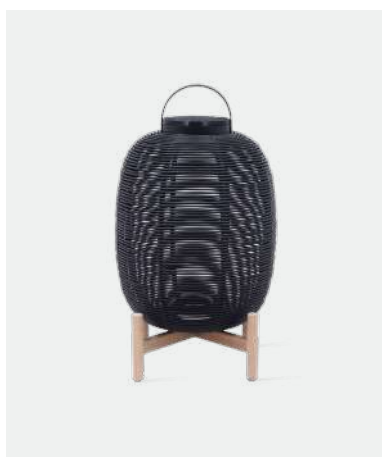

DIMENSIONS

59 cm H x Ø 35 cm
69 cm H x Ø 47 cm

COLOURS

CAMEL WICKER
BLACK STEEL

BLACK WICKER
BLACK STEEL

TIKA LANTERN TEAK BASE

MATERIALS

powder coated aluminium with HDPE wicker
solar-powered LED module
untreated teak base