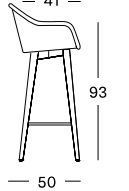

COLOURS

UNTREATED TEAK
OLD LACE

UNTREATED TEAK
BLACK

UNTREATED TEAK
MOCCA

EDGARD BAR STOOL STEEL BASE

MATERIALS

aluminium and polyethylene wicker seat
black epoxy and powder coated steel base

COLOURS

BLACK
OLD LACE

BLACK
BLACK

BLACK
MOCCA