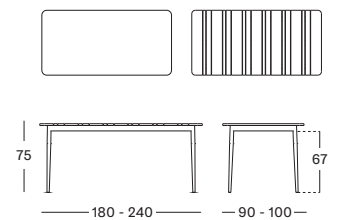

LEO DINING TABLE

MATERIALS

powder coated aluminium
untreated teak top

DIMENSIONS

180 x 90 cm
240 x 100 cm

COLOUR

LAVA ALUMINIUM
UNTREATED TEAK

DAMIEN EDGARD LENA MATTEO