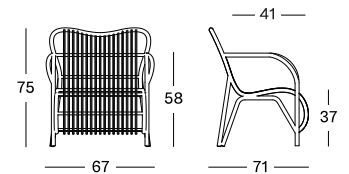

LUCY FOOTREST

MATERIALS

powder coated aluminium
polyethylene fibre

COLOUR

OFF WHITE