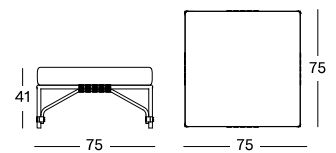

LUCY MODULAR COFFEE TABLE

MATERIALS

powder coated aluminium
polyethylene fibre
glass

DIMENSIONS

29 cm H x 75 cm x 75 cm

COLOUR

OFF WHITE