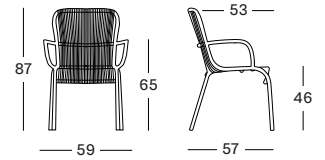

LOOP LOUNGE CHAIR

MATERIALS

powder coated aluminium

- polyethylene fibre (black)
- polypropylene rope (other colours)

COLOURS

BLACK

DUNE WHITE

TAUPE

RUST

MOSS

TERRACOTTA

FOSSIL GREY