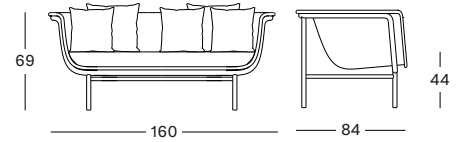

seat 10 cm quick dry foam
deco 2x (45x50), 3x (40x40)

COLOURS

BLACK
TAUPE

WHITE
NATURAL

TERRACOTTA
NATURAL

WICKED LOUNGE SOFA 3S

MATERIALS

powder coated aluminium
polyethylene wicker