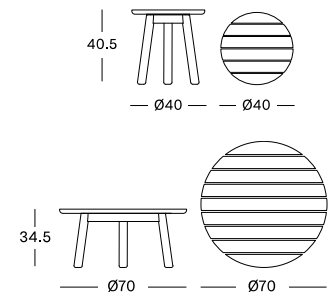

ANTON SIDE & COFFEE TABLE

MATERIALS

untreated teak

DIMENSIONS

40,5 cm H x Ø 40 cm

34,5 cm H x Ø 70 cm

COLOURS

UNTREATED TEAK

NOA DINING TABLE

MATERIALS

untreated teak
powder coated aluminium connection

DIMENSIONS

75 cm H x Ø 90 cm

75 cm H x Ø 132 cm

75 cm H x Ø 150 cm

COLOUR