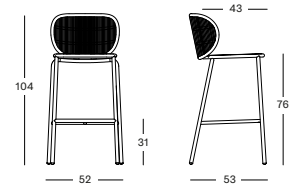

SANDRO BAR TABLE

MATERIALS

aluminium base
aluminium or ceramic top

DIMENSIONS

102 cm H x Ø 75 cm (aluminium top)

103 cm H x Ø 75 cm (ceramic top)

COLOURS

DUNE WHITE
PORTLAND CERAMIC

DUNE WHITE
SHARDS CERAMIC

DUNE WHITE
FLINT CERAMIC