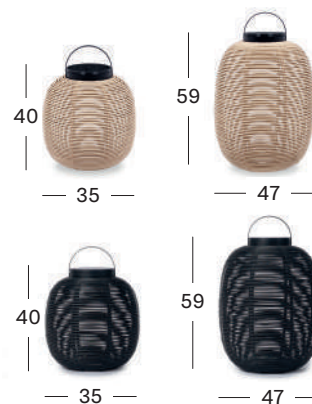

DIMENSIONS

40 cm H x Ø 35 cm
59 cm H x Ø 47 cm

COLOURS

CAMEL WICKER

BLACK WICKER

TIKA LANTERN STEEL BASE

MATERIALS

powder coated aluminium with HDPE wicker
solar-powered LED module
powder coated steel base