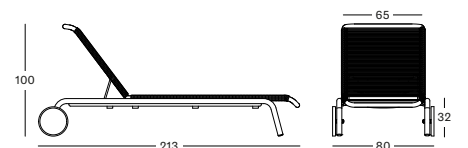

KODO DEEP SOFA

MATERIALS

powder coated aluminium
polypropylene rope

CUSHIONS

seat 14 cm quick dry foam
back polyester fibre filling

COLOURS

FOSSIL GREY

DUNE WHITE

KODO MODULAR OTTOMAN

MATERIALS

powder coated aluminium

CUSHIONS

seat 14 cm quick dry foam

COLOURS

DUNE WHITE

KODO MODULAR CONNECTING SIDE TABLE

MATERIALS

powder coated aluminium

DIMENSIONS

75 x 59 cm

75 x 75 cm

COLOURS

DUNE WHITE

KODO SUNLOUNGER

MATERIALS

powder coated aluminium
polypropylene rope

CUSHIONS

3 cm polyether foam filling

COLOURS

FOSSIL GREY

DUNE WHITE