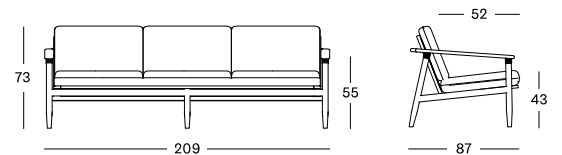

MATERIALS

stained brushed teak
polypropylene rope

CUSHIONS

seat 12 cm quick dry foam
back polyester fibre filling

COLOURS

AGED TEAK

DAVID SUNLOUNGER

MATERIALS