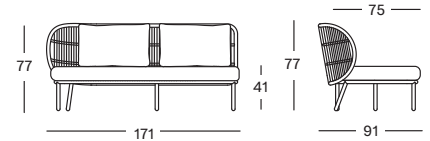

KODO MODULAR CHAISE LONGUE RIGHT

MATERIALS

powder coated aluminium
polypropylene rope

CUSHION

seat 14 cm quick dry foam
back polyester fibre filling

COLOURS

DUNE WHITE