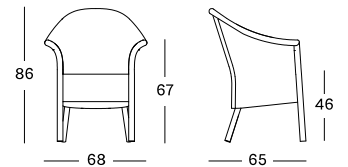

AVIGNON SIDE TABLE

MATERIALS

powder coated aluminium frame
outdoor treated Lloyd Loom weave
glass (optional)

DIMENSIONS

60 cm H x Ø 60 cm

LOOM COLOURS

see page 197