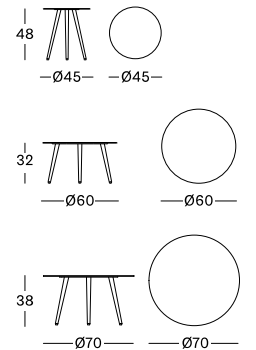

DIMENSIONS

48 cm H x Ø 45 cm
32 cm H x Ø 60 cm
38 cm H x Ø 70 cm

COLOUR

LEO MODULAR COFFEE TABLE

MATERIALS

powder coated aluminium
untreated teak

DIMENSIONS

28 cm H x 68 cm x 68 cm