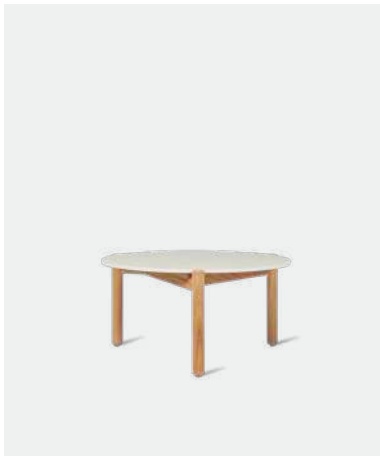

ODA COFFEE TABLE DIA 68

MATERIALS

untreated teak
ceramic

DIMENSIONS

35 cm H x Ø 68 cm

COLOURS

UNTREATED TEAK
FLINT CERAMIC

UNTREATED TEAK
SHARDS CERAMIC