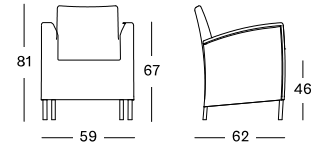

LEFT PAGE: DOVILE DINING CHAIR pure white
RIGHT PAGE: NICE DINING CHAIR dusty green
© Kit Kemp Design Studio for Number 16

NIMES TABLE DIA 110 | 130

MATERIALS

powder coated aluminium frame
outdoor treated Lloyd Loom weave
glass (optional)

DIMENSIONS

76 cm H x Ø 110 cm

76 cm H x Ø 130 cm

LOOM COLOURS

see page 197