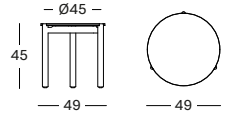

ODA COFFEE TABLE DIA 68

MATERIALS

untreated teak
ceramic

DIMENSIONS

35 cm H x Ø 68 cm

COLOURS

UNTREATED TEAK
FLINT CERAMIC

UNTREATED TEAK
SHARDS CERAMIC

UNTREATED TEAK
PORTLAND CERAMIC