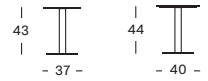

KODO ROUND SIDE TABLE

MATERIALS

powder coated aluminium base
powder coated aluminium or ceramic top

DIMENSIONS

43 cm H x Ø 37 cm (aluminium top)
44 cm H x Ø 40 cm (ceramic top)

COLOURS

FOSSIL GREY
FLINT CERAMIC

DUNE WHITE
PORTLAND CERAMIC

DUNE WHITE
SHARDS CERAMIC

KODO ROUND COFFEE TABLE DIA 68 & DIA 90

MATERIALS

powder coated aluminium base
powder coated aluminium or ceramic top

DIMENSIONS

36 cm H x Ø 65 cm (aluminium) or Ø 68 cm (ceramic)
30 cm H x Ø 87 cm (aluminium) or Ø 90 cm (ceramic)

COLOURS

FOSSIL GREY
FLINT CERAMIC

DUNE WHITE
PORTLAND CERAMIC

DUNE WHITE
SHARDS CERAMIC

KODO COFFEE TABLE

MATERIALS

powder coated aluminium base
powder coated aluminium or ceramic top

DIMENSIONS

31 cm H x 127 cm x 43 cm (aluminium top)
31 cm H x 129 cm x 45 cm (ceramic top)

COLOURS

FOSSIL GREY
FLINT CERAMIC

DUNE WHITE
PORTLAND CERAMIC

DUNE WHITE
SHARDS CERAMIC

KODO SIDE TABLE

MATERIALS

powder coated aluminium base
powder coated aluminium or ceramic top

DIMENSIONS

42 cm H x 39 cm x 39 cm (aluminium top)
44 cm H x 41 cm x 41 cm (ceramic top)

COLOURS

FOSSIL GREY
FLINT CERAMIC

DUNE WHITE
PORTLAND CERAMIC

DUNE WHITE
SHARDS CERAMIC