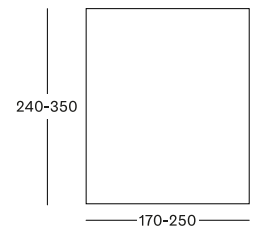

NOMAD RUG

MATERIALS

polypropylene and PVC

DIMENSIONS

170 cm x 240 cm

200 cm x 300 cm

250 cm x 350 cm

COLOURS

SAND

GREY