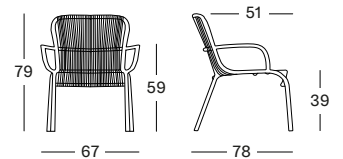

LOOP FOOTREST

MATERIALS

powder coated aluminium

- polyethylene fibre (black)
- polypropylene rope (other colours)

COLOURS

BLACK

DUNE WHITE

TAUPE

RUST

MOSS

TERRACOTTA

FOSSIL GREY