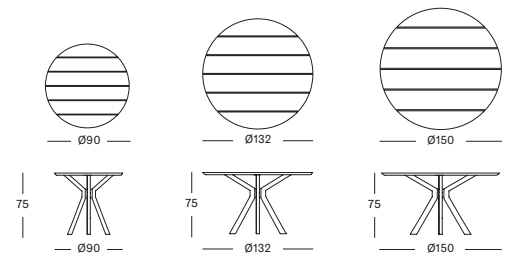

VOLTA DINING TABLE

MATERIALS

ceramic top
untreated teak frame

DIMENSIONS

75 cm H x 240 cm x 100 cm
75 cm H x 310 cm x 100 cm

COLOUR

UNTREATED TEAK
MASAI BLANCO CERAMIC

SAM DINING TABLE

MATERIALS

untreated solid teak

DIMENSIONS

75 cm H x Ø 120 cm

COLOUR

UNTREATED TEAK

NOA DINING TABLE

MATERIALS

untreated solid teak
powder coated aluminium connection

DIMENSIONS

75 cm H x Ø 90 cm
75 cm H x Ø 132 cm
75 cm H x Ø 150 cm

COLOUR

UNTREATED TEAK