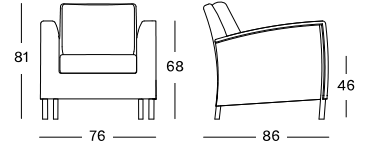

DOVILE LOUNGE SOFA 2S

MATERIALS

powder coated aluminium frame
outdoor treated Lloyd Loom weave

CUSHIONS

seat 12 cm high resilience foam
back polyester fibre

LOOM COLOURS

see page 197