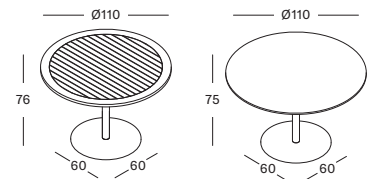

DIMENSIONS

75 cm H x Ø 80 cm
76 cm H x Ø 80 cm

COLOURS

RONDA BISTRO TABLE

MATERIALS

black epoxy and powder coated steel base
untreated teak top or black hpl top

DIMENSIONS

75 cm H x Ø 110 cm (hpl)
76 cm H x Ø 110 cm (teak)

COLOURS

QUADRO BISTRO TABLE

MATERIALS

black powder coated steel base
untreated teak or hpl top

DIMENSIONS

75 cm H x 70 cm x 70 cm (hpl)
76 cm H x 70 cm x 70 cm (teak)

COLOURS

MAX DINING TABLE SQUARE