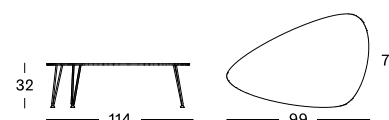

COFFEE & SIDE TABLES

IVO SIDE TABLE DIA 44

MATERIALS

powder coated aluminium
HDPE wicker
hpl

DIMENSIONS

45 cm H x Ø 44 cm

COLOURS

BLACK WICKER
BLACK HPL

IVO COFFEE TABLE DIA 77

MATERIALS

powder coated aluminium
HDPE wicker
hpl

DIMENSIONS

37 cm H x Ø 77 cm

COLOURS

BLACK WICKER
BLACK HPL

ROZY SIDE TABLE

MATERIALS

black epoxy and powder coated steel
black hpl

DIMENSIONS

50 x 49 x 42 cm

COLOURS

BLACK HPL

ROZY COFFEE TABLE

MATERIALS

black epoxy and powder coated steel
black hpl

DIMENSIONS

99 x 114 x 72 cm

COLOURS

BLACK HPL