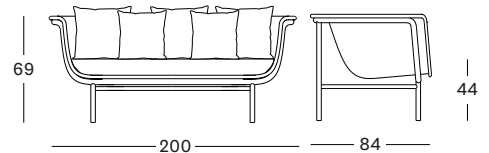

CUSHIONS

seat 10 cm quick dry foam
deco 3x (45x50), 2x (40x40)

COLOURS

BLACK
TAUPE

WHITE
NATURAL

TERRACOTTA
NATURAL

WICKED SUNLOUNGER

MATERIALS