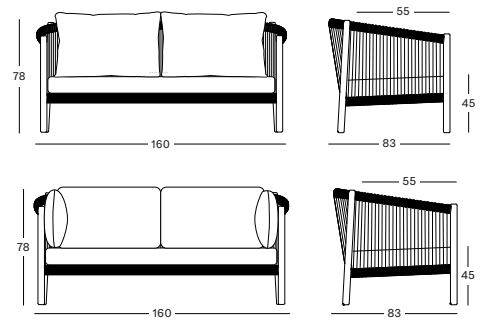

LENTO LOUNGE SOFA 3S

MATERIALS

untreated teak
polypropylene rope

CUSHIONS

seat 12 cm quick dry foam
back polyester fibre filling

COLOURS

UNTREATED TEAK
ANTHRACITE ROPE