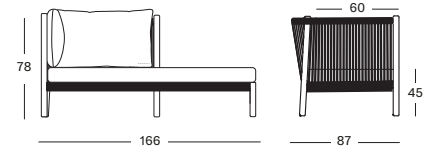

LENTO MODULAR CHAISE LONGUE RIGHT

MATERIALS

untreated teak
polypropylene rope

CUSHIONS

seat 12 cm quick dry foam
back polyester fibre filling

COLOURS

UNTREATED TEAK
ANTHRACITE ROPE