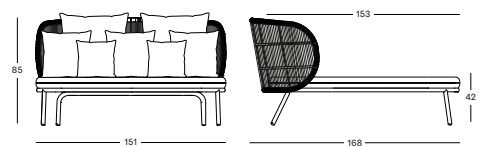

KODO LOUNGE SOFA

MATERIALS

powder coated aluminium
polypropylene rope

CUSHIONS

seat 12 cm quick dry foam
deco 2x (50x50), 3x (40x40)

COLOURS

FOSSIL GREY

DUNE WHITE

RUST CINNAMON

KODO ROCKING CHAIR

MATERIALS

powder coated aluminium and teak slats
polypropylene rope

CUSHIONS

- seat 12 cm quick dry foam + deco 1x (60 x 60), 2x (40 x 40)
- seat 12 cm quick dry foam + back polyester fibre filling and deco 1x (35x50)

COLOURS

FOSSIL GREY

DUNE WHITE

RUST CINNAMON

KODO DAYBED

MATERIALS

powder coated aluminium
polypropylene rope

CUSHIONS

seat 12 cm quick dry foam
deco 2x (60x60), 3x (50x50), 2x (40x40)

COLOURS

FOSSIL GREY

DUNE WHITE

KODO DINING TABLE

MATERIALS

powder coated aluminium
ceramic top

DIMENSIONS

210 x 100 cm
280 x 106 cm

COLOURS

FOSSIL GREY
FLINT CERAMIC

DUNE WHITE
PORTLAND CERAMIC

DUNE WHITE
SHARDS CERAMIC