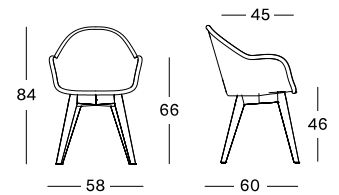

FREYA DINING ARMCHAIR

MATERIALS

untreated solid teak

CUSHION

seat 2 cm polyether foam

COLOUR

UNTREATED TEAK

MONA DINING CHAIR TEAK

MATERIALS

polyethylene wicker seat
untreated teak base

CUSHIONS

2 cm polyether foam

COLOUR

UNTREATED TEAK
OLD LACE WICKER

REMI DINING CHAIR TEAK BASE

MATERIALS

aluminium and polypropylene rope seat
teak base

CUSHIONS

2 cm polyether foam

COLOURS

UNTREATED TEAK
FOSSIL GREY

UNTREATED TEAK
DUNE WHITE