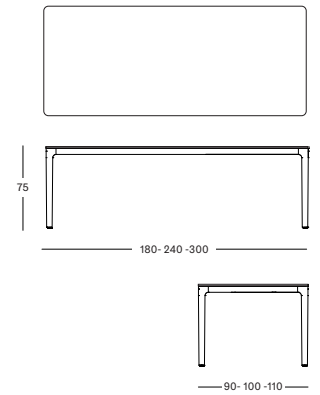

DIMENSIONS

180 x 90 cm
240 x 100 cm
300 x 110 cm

COLOURS

UNTREATED TEAK
FLINT

UNTREATED TEAK
SHARDS

UNTREATED TEAK
PORTLAND

WICKED

By creating an unexpectedly light and airy shape, Belgian designer Alain Gilles managed to shed new light onto the traditional wicker furniture.