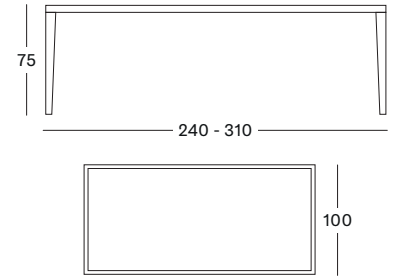

DIMENSIONS

75 cm H x 240 cm x 100 cm
75 cm H x 310 cm x 100 cm

COLOUR

UNTREATED TEAK
MASAI BLANCO CERAMIC

SAM DINING TABLE

MATERIALS

untreated solid teak

DIMENSIONS