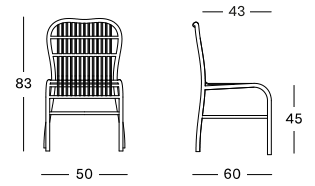

MATERIALS

powder coated aluminium
polyethylene fibre

CUSHION

seat 2 cm polyether foam

COLOUR

OFF WHITE

LUCY DINING ARMCHAIR

MATERIALS