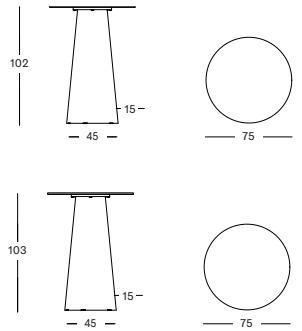

DIMENSIONS

42 cm H x 39 cm x 39 cm (aluminium top)
44 cm H x 41 cm x 41 cm (ceramic top)

COLOURS

FOSSIL GREY
FLINT CERAMIC

DUNE WHITE
PORTLAND CERAMIC

DUNE WHITE
SHARDS CERAMIC

KODO BAR STOOL

MATERIALS

aluminium base
aluminium or ceramic top

DIMENSIONS

102 cm H x Ø 75 cm (aluminium top)

103 cm H x Ø 75 cm (ceramic top)

COLOURS

DUNE WHITE
PORTLAND CERAMIC

DUNE WHITE
SHARDS CERAMIC

DUNE WHITE
FLINT CERAMIC