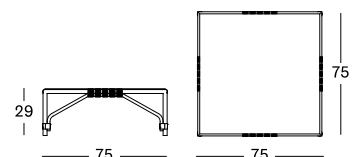

powder coated aluminium
polyethylene fibre
glass

DIMENSIONS

29 cm H x 75 cm x 75 cm

COLOUR

OFF WHITE

LOOP LILO

From bold earthy colours to calm neutrals, Loop and Lilo bring a light, airy presence to any setting. Their slim profiles balance generous comfort with a sense of space, embodying design that is both striking and effortlessly functional.