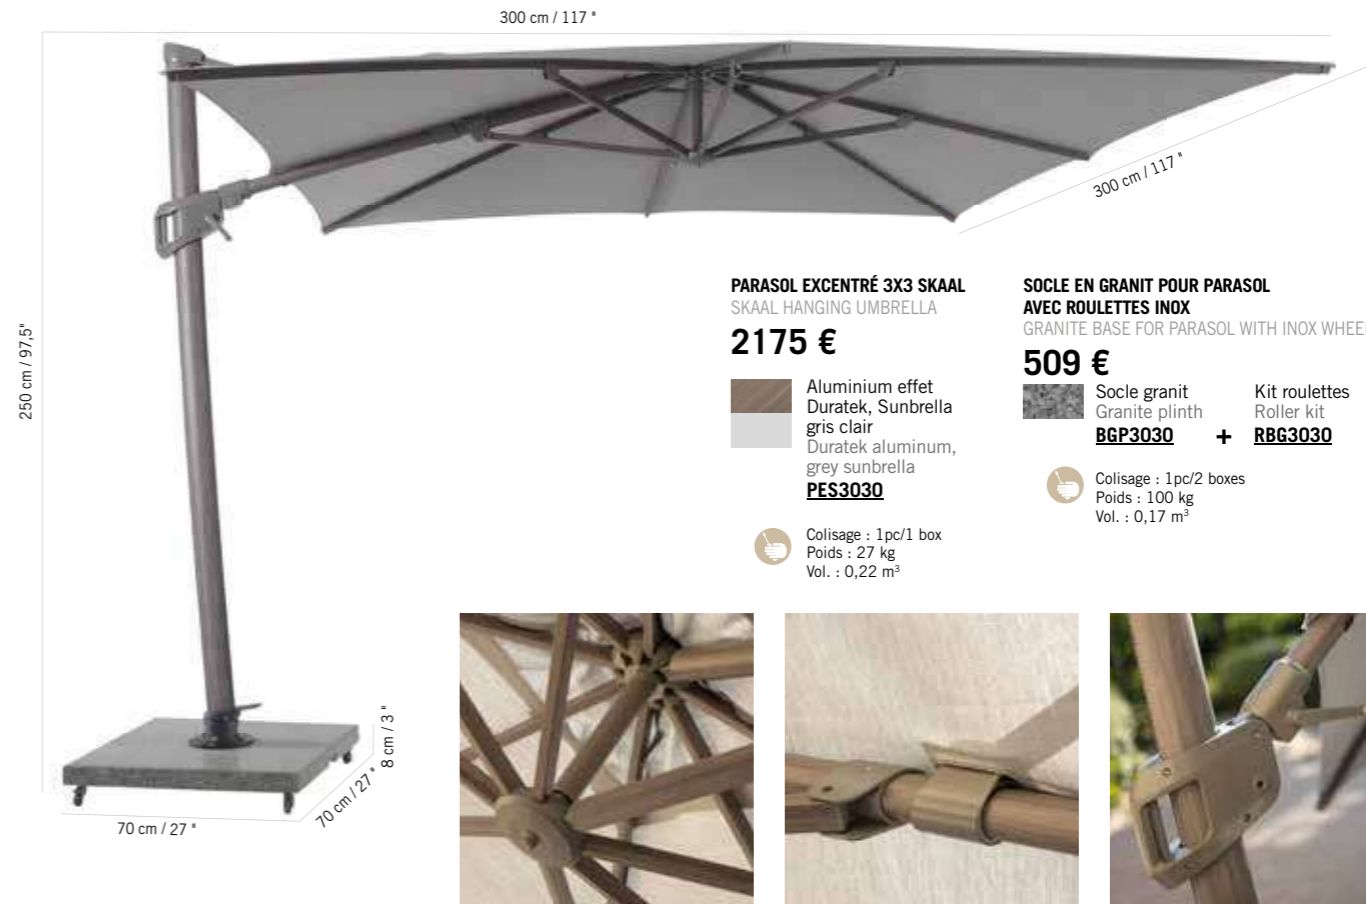

PARASOL EXCENTRÉ 3X3 SKAAL
SKAAL HANGING UMBRELLA
2175 €

Aluminium effet Duratek, Sunbrella gris clair
Duratek aluminum, grey sunbrella
PES3030

Colisage : 1pc/1 box
Poids : 27 kg
Vol. : 0,22 m³

SOCLE EN GRANIT POUR PARASOL AVEC ROULETTES INOX
GRANITE BASE FOR PARASOL WITH INOX WHEELS

509 €
Socle granit Granite plinth
BGP3030 + **RBG3030**

Kit roulettes Roller kit
Colisage : 1pc/2 boxes
Poids : 100 kg
Vol. : 0,17 m³

PARASOL EXCENTRÉ 3X3 SOCLE EN GRANIT AVEC ROULETTES INOX + HOUSSE DE PROTECTION
HANGING UMBRELLA WITH GRANITE BASE, INOX WHEELS + PROTECTION COVER
Ref. **PES3031** + **BGP3030** + **RBG3030**
2058 €

PARASOL EXCENTRÉ 3X3 GRIS ANTHRACITE
DARK GREY HANGING UMBRELLA

1549 €
Aluminium gris, Toile Olefin gris chiné
Grey aluminum, Grey Olefin canopy
PES3031

Colisage : 1pc/1 box
Poids : 27 kg
Vol. : 0,22 m³

SOCLE EN GRANIT POUR PARASOL AVEC ROULETTES INOX
GRANITE BASE FOR PARASOL WITH INOX WHEELS

509 €
Socle granit Granite plinth
BGP3030
+ Kit roulettes Roller kit
RBG3030

Colisage : 1pc/2 boxes
Poids : 100 kg
Vol. : 0,17 m³

PARASOL EXCENTRÉ 3X3 SOCLE EN GRANIT AVEC ROULETTES INOX + HOUSSE DE PROTECTION
HANGING UMBRELLA WITH GRANITE BASE, INOX WHEELS + PROTECTION COVER
Ref. **PES3032** + **BGP3030** + **RBG3030**
2058 €

PARASOL EXCENTRÉ 3X3 BLANC
WHITE HANGING UMBRELLA

1549 €
Aluminium blanc, Toile Olefin gris chiné
White aluminum, Grey Olefin canopy
PES3032

Colisage : 1pc/1 box
Poids : 27 kg
Vol. : 0,22 m³

SOCLE EN GRANIT POUR PARASOL AVEC ROULETTES INOX
GRANITE BASE FOR PARASOL WITH INOX WHEELS

509 €
Socle granit Granite plinth
BGP3030
+ Kit roulettes Roller kit
RBG3030

Colisage : 1pc/2 boxes
Poids : 100 kg
Vol. : 0,17 m³