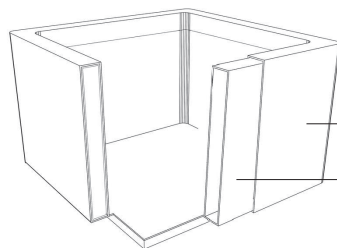

CUPRUM 90CM ROUND WEATHERED BRASS FINISH

BRASS CUBE PLANTER

Our Brass Cube Planter is expertly crafted to meet our exacting quality, design, and functionality standards. Available in four sizes — 70 cm, 90 cm, 110 cm, and 140 cm — this square-shaped planter seamlessly blends structure and fluidity. And with its sophisticated, Art Deco-reminiscent ambience, the cube planter's polish makes it the perfect outdoor or indoor conversation piece. Choose the Brass Cube Planter to elevate the aesthetic of any space, indoors or out.

BRASS ROUND PLANTER

POLISHED GOLD BRASS

WEATHERED BRASS

BRASS ROUND WEATHERED	DIAMETER	INNER CIRCLE	HEIGHT	WEIGHT	VOLUME
CPR052RWB	52 CM	38 CM	28 CM	9,1 KG	25 L
CPR062RWB	62 CM	46 CM	32 CM	12,5 KG	50 L
CPR070RWB	70 CM	50 CM	36 CM	17 KG	70 L
CPR090RWB	90 CM	65 CM	49 CM	25 KG	160 L
CPR110RWB	110 CM	80 CM	56 CM	40 KG	280 L
CPR140RWB	140 CM	100 CM	66 CM	70 KG	500 L
CPR170RWB	170 CM	120 CM	76 CM	96 KG	850 L
CPR200RWB	200 CM	140 CM	86 CM	130 KG	1300 L

BRASS ROUND GOLD	DIAMETER	INNER CIRCLE	HEIGHT	WEIGHT	VOLUME
CPR052RGB	52 CM	38 CM	28 CM	9,1 KG	25 L
CPR062RGB	62 CM	46 CM	32 CM	12,5 KG	50 L
CPR070RGB	70 CM	50 CM	36 CM	17 KG	70 L
CPR090RGB	90 CM	65 CM	49 CM	25 KG	160 L
CPR110RGB	110 CM	80 CM	56 CM	40 KG	280 L
CPR140RGB	140 CM	100 CM	66 CM	70 KG	500 L
CPR170RGB	170 CM	120 CM	76 CM	96 KG	850 L
CPR200RGB	200 CM	140 CM	86 CM	130 KG	1300 L

BRASS CUBE PLANTER

POLISHED GOLD BRASS

WEATHERED BRASS

BRASS CLADDING

POLYESTER CORE

BRASS CUBE WEATHERED	WIDTH	DEPTH	HEIGHT	WEIGHT	VOLUME
CPR0707WB	70 X 70 CM	58 X 58 CM	52 CM	30 KG	160 L
CPR0909WB	90 X 90 CM	76 X 76 CM	62 CM	50 KG	350 L
CPR1111WB	110 X 110 CM	92 X 92 CM	72 CM	70 KG	580 L
CPR1414WB	140 X 140 CM	118 X 118 CM	84 CM	105 KG	900 L