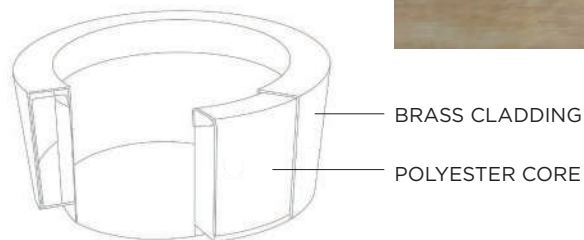

4	BRASS ROUND PLANTER
8	BRASS CUBE PLANTER
12	POLYESTER ROUND PLANTER
14	SPECIFICATIONS

BRASS ROUND PLANTER

Our elegant Brass Round Planter is available up to a generous two meters in diameter. Featuring Cuprum's hallmark innovative design, this planter embodies the lightness of being. Lightweight, it appears to effortlessly float above the surface, infusing your terrace or indoor space with a sense of timeless enchantment. Indoors or outdoors, your plants thrive with a special stainless steel drainage system and deep insulating rim. Add a flourish of timeless elegance to any setting with Royal Botania's Brass Round Planter.

CUPRUM 90CM ROUND WEATHERED BRASS FINISH

BRASS CUBE PLANTER

Our Brass Cube Planter is expertly crafted to meet our exacting quality, design, and functionality standards. Available in four sizes — 70 cm, 90 cm, 110 cm, and 140 cm — this square-shaped planter seamlessly blends structure and fluidity. And with its sophisticated, Art Deco-reminiscent ambience, the cube planter's polish makes it the perfect outdoor or indoor conversation piece. Choose the Brass Cube Planter to elevate the aesthetic of any space, indoors or out.

BRASS ROUND PLANTER

POLISHED GOLD BRASS

WEATHERED BRASS

BRASS ROUND WEATHERED	DIAMETER	INNER CIRCLE	HEIGHT	WEIGHT	VOLUME
CPR052RWB	52 CM	38 CM	28 CM	9,1 KG	25 L
CPR062RWB	62 CM	46 CM	32 CM	12,5 KG	50 L
CPR070RWB	70 CM	50 CM	36 CM	17 KG	70 L
CPR090RWB	90 CM	65 CM	49 CM	25 KG	160 L
CPR110RWB	110 CM	80 CM	56 CM	40 KG	280 L
CPR140RWB	140 CM	100 CM	66 CM	70 KG	500 L
CPR170RWB	170 CM	120 CM	76 CM	96 KG	850 L
CPR200RWB	200 CM	140 CM	86 CM	130 KG	1300 L